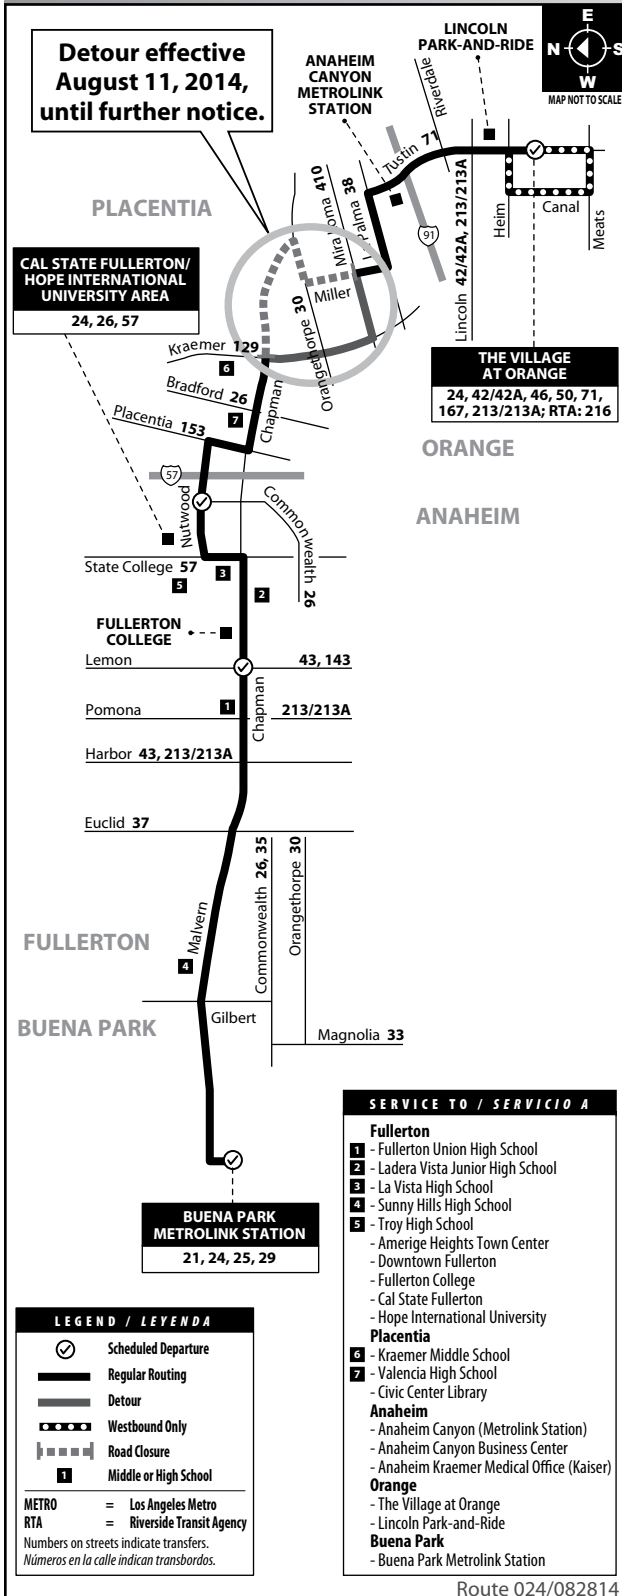

NOTE: No weekend service.

NOTA: No hay servicio los fines de semana.

Buena Park to Orange via Malvern Ave / Chapman Ave / Tustin Ave

Route 24

Route 024/082814

MONDAY - FRIDAY: Eastbound TO: Orange

Buena Park Metrolink Station	Chapman & Lemon	Nutwood & Commonwealth	Orangethorpe & Chapman	The Village at Orange
5:00	5:12	5:19	5:27	5:40
5:55	6:07	6:14	6:22	6:35
6:57	7:14	7:23	7:34	7:48
7:47	8:04	8:13	8:24	8:38
8:47	9:04	9:13	9:24	9:38
10:00	10:15	10:25	10:35	10:49
10:57	11:12	11:22	11:32	11:46
12:03	12:18	12:28	12:38	12:52
1:03	1:18	1:28	1:38	1:52
2:11	2:26	2:36	2:46	3:00
2:54	3:10	3:25	3:36	3:52
3:57	4:13	4:28	4:39	4:55
4:58	5:14	5:29	5:40	5:56
6:03	6:17	6:26	6:35	6:47
7:00	7:14	7:23	7:32	7:44
8:00	8:14	8:23	8:32	8:44
9:00	9:14	9:23	9:32	9:44

MONDAY - FRIDAY: Westbound TO: Buena Park Metrolink Station

The Village at Orange	Chapman & Orangethorpe	Nutwood & Commonwealth	Chapman & Lemon	Buena Park Metrolink Station
5:03	5:16	5:24	5:32	5:45
5:57	6:17	6:27	6:38	6:56
7:09	7:27	7:38	7:46	8:00
8:04	8:22	8:33	8:41	8:55
8:59	9:17	9:28	9:36	9:50
9:56	10:14	10:25	10:33	10:47
11:00	11:18	11:29	11:39	11:53
12:00	12:18	12:29	12:39	12:53
1:06	1:23	1:33	1:44	2:01
2:02	2:19	2:29	2:40	2:57
3:15	3:34	3:47	3:57	4:15
4:03	4:22	4:35	4:45	5:03
5:09	5:28	5:39	5:49	6:03
6:16	6:34	6:42	6:50	7:03
7:03	7:21	7:29	7:37	7:50
8:03	8:21	8:29	8:37	8:50