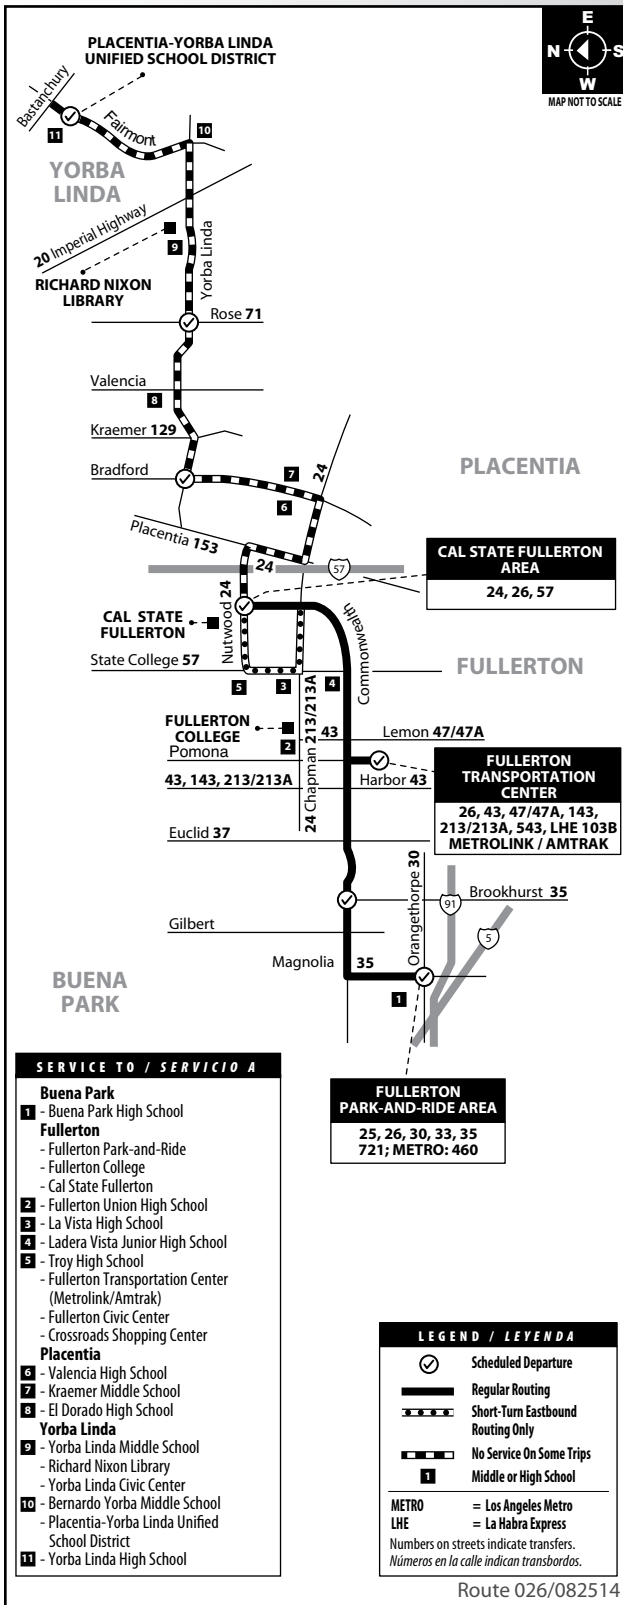

Route 26

Fullerton to Yorba Linda via Commonwealth Ave / Yorba Linda Ave

MONDAY - FRIDAY: Eastbound TO: Cal State Fullerton or Yorba Linda

Fullerton Park-and-Ride	Commonwealth & Brookhurst	Fullerton Transportation Center	Commonwealth & Nutwood	Bradford & Yorba Linda	Yorba Linda & Rose	Fairmont & Bastanchury
4:57	5:05	5:15	5:26	5:36	5:41	5:54
6:02	6:10	6:20	6:31	6:41	6:46	6:59
6:23	6:31	6:41	6:55			
		7:06	7:20			
6:49	7:00	7:11	7:21	7:33	7:40	7:57
		7:33	7:48			
7:14	7:25	7:36	7:51			
7:45	7:56	8:07	8:17	8:29	8:36	8:53
8:21	8:32	8:43	8:58			
8:47	8:58	9:07	9:19	9:29	9:35	9:50
9:20	9:31	9:40	9:55			
9:47	9:58	10:07	10:19	10:29	10:35	10:50
10:22	10:30	10:39	10:54			
10:50	10:58	11:07	11:19	11:29	11:34	11:51
11:16	11:28	11:39	11:54			
11:44	11:56	12:07	12:20	12:33	12:39	12:53
12:17	12:26	12:37	12:52			
12:43	12:52	1:03	1:16	1:28	1:34	1:48
1:17	1:26	1:37	1:52			
1:51	2:00	2:11	2:24	2:36	2:42	2:56
2:12	2:22	2:33	2:53			
2:38	2:48	2:59	3:11	3:25	3:31	3:49
3:13	3:23	3:34	3:54			
3:42	3:52	4:03	4:15	4:29	4:35	4:53
4:20	4:30	4:41	5:01			
4:48	4:58	5:09	5:21	5:35	5:41	5:59
5:20	5:30	5:40	5:53	6:02	6:07	6:21
6:18	6:28	6:38	6:51	7:00	7:05	7:19
7:20	7:30	7:40	7:53	8:02	8:07	8:21
8:36	8:46	8:55	9:05	9:14	9:19	9:32
9:50	9:57	10:05	10:15	10:23	10:28	10:38