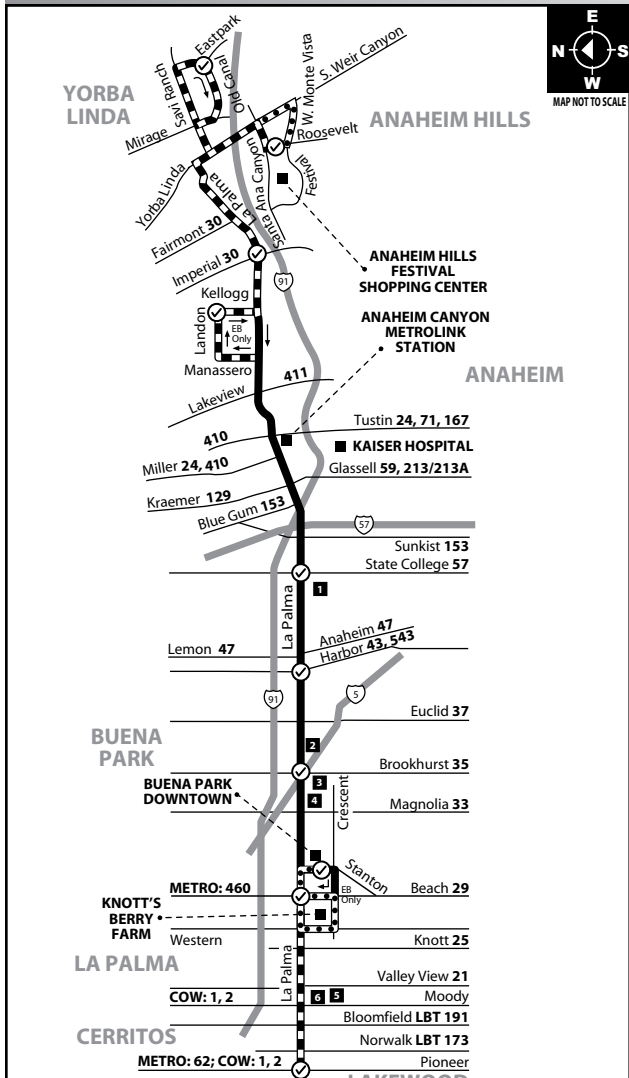

Lakewood to Anaheim Hills via Del Amo Blvd / La Palma Ave

Route 38

- SERVICE TO / SERVICIO A**
- Anaheim Hills**
 - Anaheim Hills Festival Shopping Center
 - Anaheim**
 - Anaheim Canyon Business Center
 - OC Social Services Agency
 - Anaheim Canyon (Metrolink Station)
 - Anaheim Regional Medical Center
 - Anaheim Kraemer Medical Office
 - Kaiser Hospital
 - 1** - Sycamore Junior High School
 - 2** - Servite High School
 - 3** - Brookhurst Junior High School
 - 4** - Savanna High School
 - Buena Park**
 - Buena Park Downtown
 - Knott's Berry Farm
 - La Palma**
 - Walker Junior High School
 - Kennedy High School
 - La Palma Civic Center
 - Cerritos**
 - Lakewood**
 - Artesia High School
 - Yorba Linda**
 - Savi Ranch

LEGEND / LEYENDA

- Scheduled Departure
- Regular Routing
- Westbound Only
- No Service On Some Weekday Trips
- Middle or High School

METRO = Los Angeles Metro
COW = Cerritos On Wheels
LBT = Long Beach Transit

SAT, SUN and HOLIDAY: Westbound
TO: Lakewood

Anaheim Hills Festival	La Palma & Imperial	La Palma & State College	La Palma & Harbor	La Palma & Brookhurst	La Palma & Beach	Del Amo & Pioneer
5:58	6:09	6:27	6:35	6:42	6:49	7:03
6:36	6:51	7:11	7:20	7:29	7:37	7:54
7:19	7:35	7:55	8:05	8:14	8:26	8:44
8:04	8:20	8:40	8:50	8:59	9:11	9:29
8:49	9:05	9:25	9:35	9:44	9:56	10:14
9:34	9:50	10:10	10:20	10:29	10:41	10:59
10:19	10:35	10:55	11:05	11:14	11:26	11:44
11:04	11:20	11:40	11:50	11:59	12:11	12:29
11:49	12:05	12:25	12:35	12:44	12:56	1:14
12:31	12:48	1:11	1:20	1:28	1:39	1:55
1:16	1:33	1:56	2:05	2:13	2:24	2:40
2:01	2:18	2:41	2:50	2:58	3:09	3:25
2:50	3:07	3:25	3:35	3:43	3:53	4:12
3:35	3:52	4:10	4:20	4:28	4:38	4:57
4:22	4:39	4:57	5:07	5:15	5:25	5:44
5:06	5:23	5:41	5:51	5:59	6:09	6:28
5:51	6:08	6:26	6:36	6:44	6:54	7:13
6:43	6:57	7:13	7:20	7:29	7:40	7:54
7:28	7:42	7:58	8:05	8:14	8:25	8:39