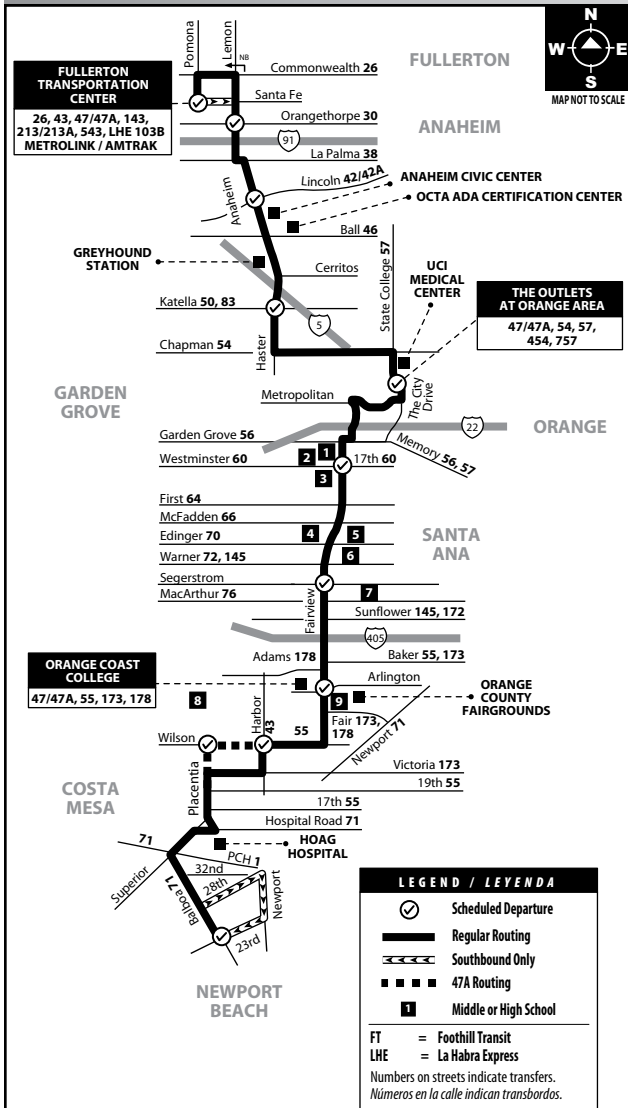

# Fullerton to Newport Beach via Anaheim Blvd / Fairview St

# Route 47/47A

SERVICE TO / SERVICIO A	
<b>Fullerton</b>	<b>Santa Ana</b>
- Fullerton Transportation Center (Metrolink/Amtrak)	- Talbert Medical Group
- Orangefair Mall	- Goodwill Industries
<b>Anaheim</b>	3 - Spurgeon Intermediate School
- Anaheim Civic Center	- Centennial Regional Park
- Anaheim Museum	- Centennial Heritage Museum
- Anaheim Indoor Marketplace	- South Coast Marketplace
- Greyhound Station	- Godinez Fundamental High School
- OCTA ADA Certification Center	4 - Gerald P. Carr Intermediate School
- Western Medical Center	5 - Valley High School
<b>Garden Grove</b>	6 - Segerstrom High School
1 - Christ Cathedral	<b>Costa Mesa</b>
2 - Leroy L. Doig Intermediate School	- Orange Coast College
- Santiago High School	- Orange County Fairgrounds
<b>Orange</b>	- Costa Mesa Civic Center
- UCI Medical Center	8 - Estancia High School
- The Outlets at Orange	9 - Costa Mesa High School
- Lamoreaux Justice Center	<b>Newport Beach</b>
- Theo Lacy Jail	- Hoag Hospital
- Orangewood Children's Home	- Newport Pier

## Fullerton to Newport Beach via Anaheim Blvd / Fairview St

### MONDAY - FRIDAY: Southbound TO: Newport Beach