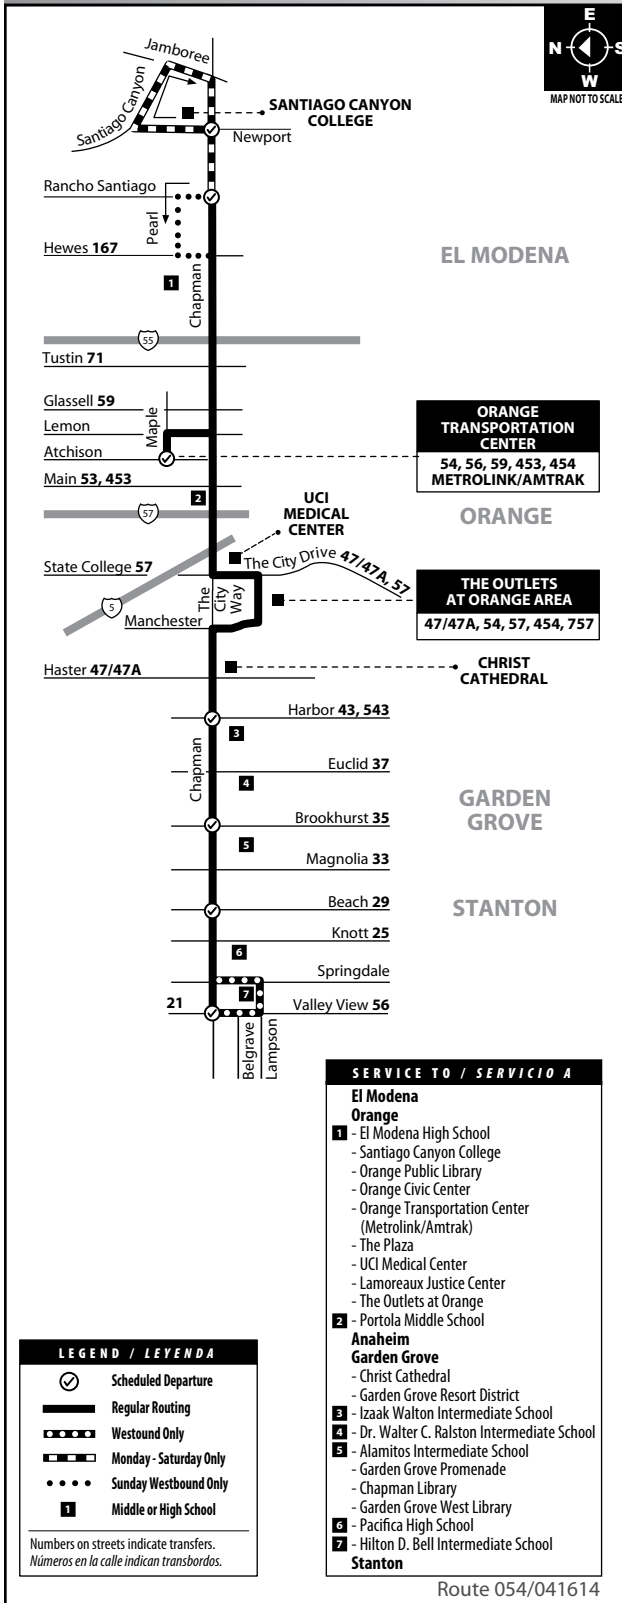

NOTE/NOTA:

This route does not operate east of Rancho Santiago St. on Sundays.
Esta ruta no opera al este de Rancho Santiago St. los domingos.

Garden Grove to Orange
via Chapman Ave

Route 54

Route 054/041614

MONDAY - FRIDAY: Eastbound
TO: Santiago Canyon College

Chapman & Valley View	Chapman & Beach	Chapman & Brookhurst	Chapman & Harbor	Orange Transportation Center	Chapman & Rancho Santiago	Santiago Canyon College
5:03	5:10	5:16	5:24	5:41	5:53	6:03
5:21	5:28	5:34	5:42	5:59	6:11	6:21
5:30	5:38	5:46	5:56	6:17	6:33	6:44
5:50	5:58	6:06	6:16	6:37	6:53	7:04
6:10	6:18	6:26	6:36	6:57	7:13	7:24
6:29	6:37	6:45	6:55	7:16	7:32	7:43
6:49	6:57	7:05	7:15	7:36	7:52	8:03
7:09	7:17	7:25	7:35	7:56	8:12	8:24
7:29	7:37	7:45	7:55	8:16	8:32	8:43
7:50	7:59	8:07	8:17	8:36	8:52	9:03
8:10	8:19	8:27	8:37	8:56	9:12	9:23
8:35	8:44	8:52	9:02	9:21	9:37	9:49
9:05	9:14	9:22	9:32	9:51	10:07	10:18
9:32	9:41	9:49	9:59	10:18	10:34	10:45
10:00	10:09	10:17	10:27	10:46	11:02	11:13
10:30	10:39	10:47	10:57	11:16	11:32	11:43
10:56	11:05	11:14	11:26	11:46	12:03	12:14
11:26	11:35	11:44	11:56	12:16	12:33	12:44
12:00	12:09	12:18	12:30	12:50	1:07	1:18
12:32	12:41	12:50	1:02	1:22	1:39	1:50
12:53	1:03	1:12	1:22	1:42	1:59	2:10
1:32	1:41	1:50	2:00	2:20	2:37	2:48
1:52	2:01	2:10	2:20	2:40	2:57	3:08
2:12	2:21	2:30	2:40	3:00	3:17	3:28
2:32	2:41	2:50	3:00	3:20	3:37	3:48
2:52	3:01	3:10	3:20	3:40	3:57	4:08
3:11	3:21	3:30	3:40	4:00	4:17	4:28
3:32	3:41	3:50	4:00	4:20	4:37	4:48
3:52	4:01	4:10	4:20	4:40	4:57	5:08
4:10	4:20	4:29	4:40	5:00	5:17	5:28
4:30	4:40	4:49	5:00	5:20	5:37	5:48
4:50	5:00	5:09	5:20	5:40	5:57	6:08
5:11	5:21	5:30	5:41	6:01	6:18	6:29
5:32	5:42	5:51	6:01	6:21	6:37	6:48
6:02	6:10	6:18	6:29	6:47	7:02	7:12
6:22	6:30	6:38	6:49	7:07	7:22	7:32
6:42	6:50	6:58	7:09	7:27	7:42	7:52
7:19	7:27	7:34	7:43	8:03	8:15	8:24
7:59	8:07	8:14	8:23	8:43	8:55	9:04
9:04	9:12	9:19	9:28	9:48	10:00	10:09
10:04	10:12	10:19	10:28	10:48	11:00	11:09