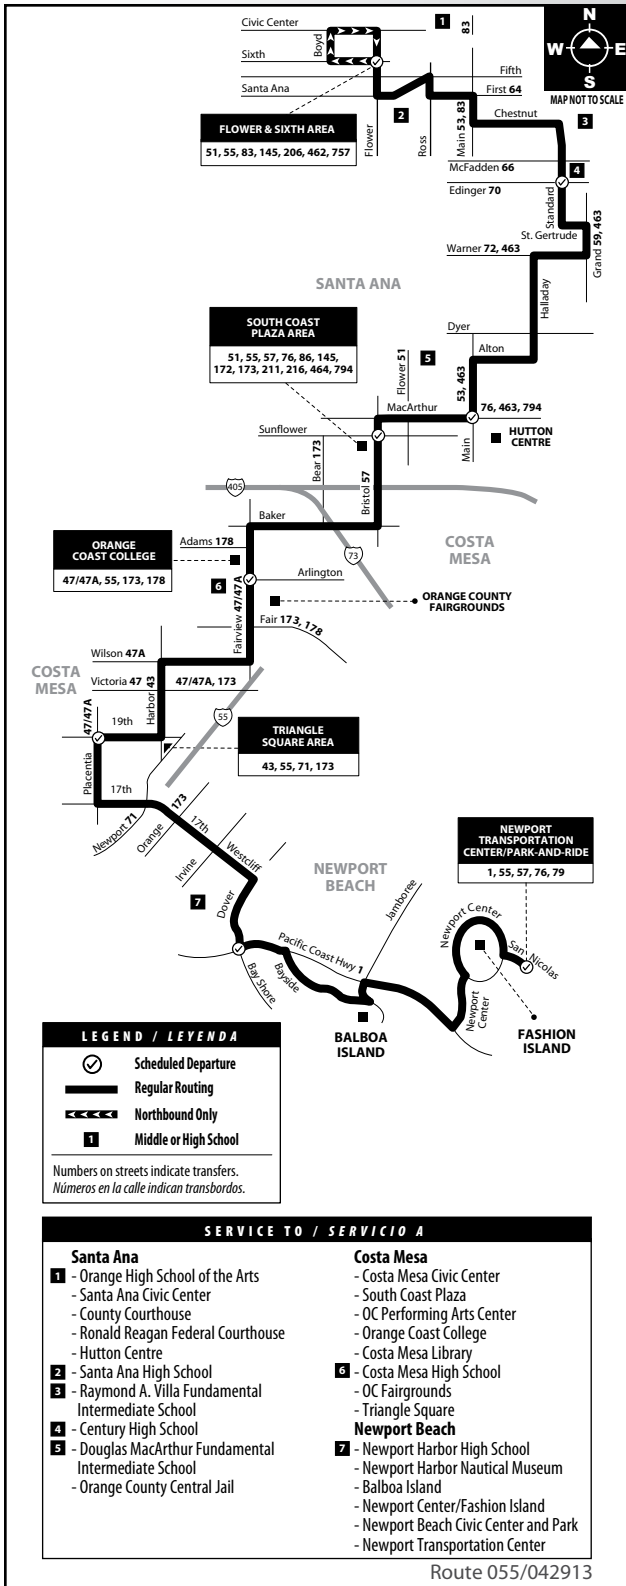

Route 55

Santa Ana to Newport Beach via Standard Ave / Bristol St / Fairview St / 17th St

MONDAY - FRIDAY: Northbound TO: Santa Ana

Newport Transportation Center	Dover & Pacific Coast Hwy	Placentia & 19th	Fairview & Arlington	Bristol & Sunflower	Main & MacArthur (Santa Ana)	Standard & Edinger	Flower & 6th
4:20	4:29	4:38	4:48	4:58	5:05	5:20	5:36
4:50	4:59	5:08	5:18	5:28	5:35	5:50	6:06
5:10	5:19	5:28	5:38	5:48	5:55	6:10	6:26
5:24	5:34	5:44	5:58	6:08	6:16	6:31	6:49
5:44	5:54	6:04	6:18	6:28	6:36	6:51	7:09
5:57	6:09	6:20	6:35	6:48	6:57	7:11	7:30
6:17	6:29	6:40	6:55	7:08	7:17	7:31	7:50
6:37	6:49	7:00	7:15	7:28	7:37	7:51	8:10
6:57	7:09	7:20	7:35	7:48	7:57	8:11	8:30
7:17	7:29	7:40	7:55	8:08	8:17	8:31	8:50
7:37	7:49	8:00	8:15	8:28	8:37	8:51	9:10
7:57	8:09	8:20	8:35	8:48	8:57	9:11	9:30
8:17	8:29	8:40	8:55	9:08	9:17	9:31	9:50
8:37	8:49	9:00	9:15	9:28	9:37	9:51	10:10
8:57	9:09	9:20	9:35	9:48	9:57	10:11	10:30
9:17	9:29	9:40	9:55	10:08	10:17	10:31	10:50
9:47	9:59	10:10	10:25	10:38	10:47	11:01	11:20
10:05	10:19	10:35	10:52	11:08	11:16	11:30	11:48
10:35	10:49	11:05	11:22	11:38	11:46	12:00	12:18
11:05	11:19	11:35	11:52	12:08	12:16	12:30	12:48
11:35	11:49	12:05	12:22	12:38	12:46	1:00	1:18
12:05	12:19	12:35	12:52	1:08	1:16	1:30	1:48
12:35	12:49	1:05	1:22	1:38	1:46	2:00	2:18
1:05	1:19	1:35	1:52	2:08	2:16	2:30	2:48
S	1:46	2:02	2:19	2:35			
1:33	1:47	2:03	2:20	2:36	2:44	2:58	3:16
1:56	2:11	2:27	2:45	3:01	3:10	3:25	3:46
2:21	2:36	2:52	3:10	3:26	3:35	3:50	4:11
2:36	2:51	3:07	3:25	3:41	3:50	4:05	4:26
2:51	3:06	3:22	3:40	3:56	4:05	4:20	4:41
3:06	3:21	3:37	3:55	4:11	4:20	4:35	4:56
3:21	3:36	3:52	4:10	4:26	4:35	4:50	5:11
3:36	3:51	4:07	4:25	4:41	4:50	5:05	5:26
3:51	4:06	4:22	4:40	4:56	5:05	5:20	5:41
4:06	4:21	4:37	4:55	5:11	5:20	5:35	5:56
4:21	4:36	4:52	5:10	5:26	5:35	5:50	6:11
4:36	4:51	5:07	5:25	5:41	5:50	6:05	6:26
4:51	5:06	5:22	5:40	5:56	6:05	6:20	6:41
5:10	5:25	5:40	5:57	6:11	6:19	6:33	6:51
5:40	5:55	6:10	6:27	6:41	6:49	7:03	7:21
6:10	6:25	6:40	6:57	7:11	7:19	7:33	7:51
6:40	6:55	7:10	7:27	7:41	7:49	8:03	8:21
7:10	7:25	7:40	7:57	8:11	8:19	8:33	8:51
8:11	8:25	8:35	8:50	9:01	9:08	9:20	9:34
9:09	9:23	9:33	9:48	9:59	10:06	10:18	10:32
10:11	10:25	10:35	10:50	11:01	11:08	11:20	11:34