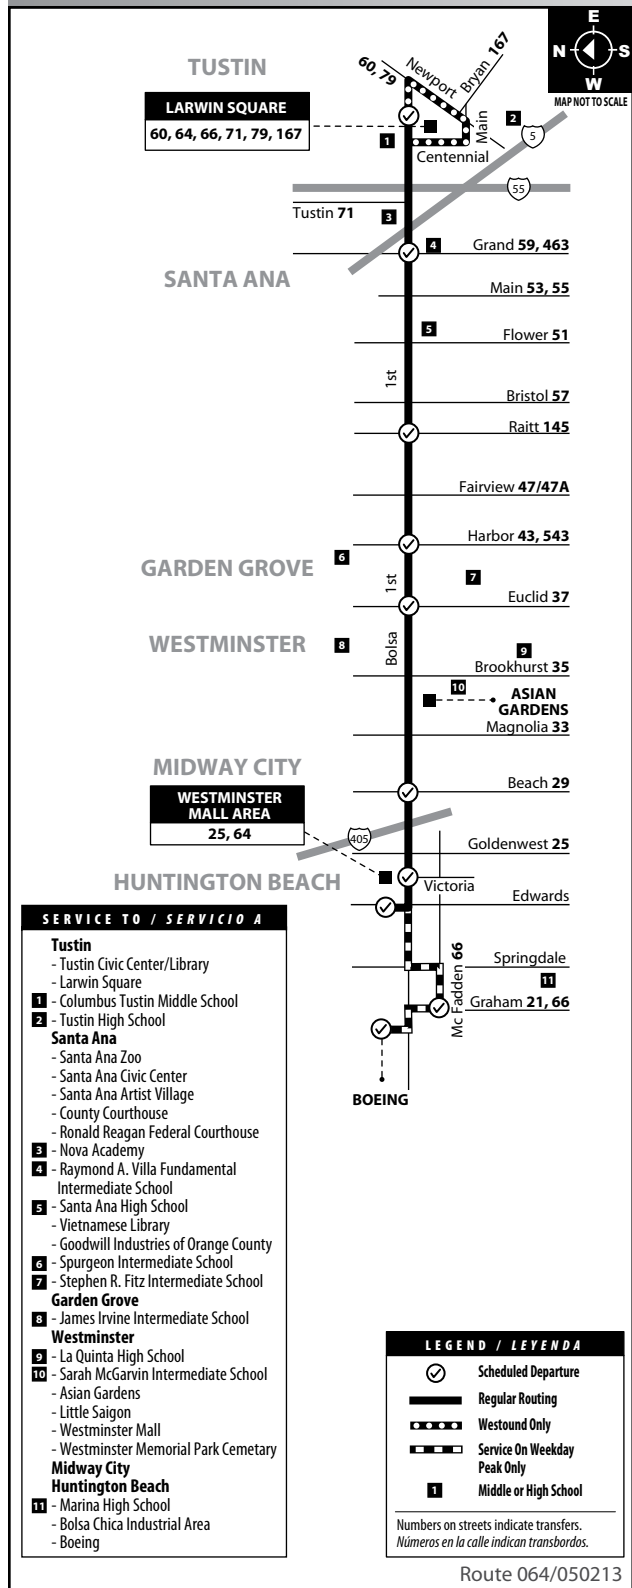

Huntington Beach to Tustin via Bolsa Ave / 1st St

Route 64

MONDAY - FRIDAY: Eastbound TO: Larwin Square

Boeing	McFadden & Graham	Edwards & Bolsa *	Bolsa & Victoria	Bolsa & Beach	1st & Euclid	1st & Harbor	1st & Raitt	1st & Grand	Larwin Square
		4:38	4:40	4:43	4:52	4:56	5:01	5:12	5:20
		4:57	4:59	5:03	5:13	5:18	5:25	5:36	5:45
		5:20	5:22	5:26	5:36	5:41	5:48	6:00	6:09
		5:38	5:40	5:44	5:54	5:59	6:06	6:18	6:27
		5:54	5:56	6:00	6:10	6:15	6:22	6:34	6:43
		6:02	6:04	6:09	6:22	6:27	6:35	6:48	6:58
6:07	6:11	6:16	6:21	6:34	6:39	6:47	7:00	7:10
		6:26	6:28	6:33	6:46	6:51	6:59	7:12	7:22
		6:38	6:40	6:45	7:00	7:06	7:16	7:31	7:43
6:45	6:49	6:55	7:00	7:15	7:21	7:31	7:46	7:58
		7:07	7:09	7:14	7:29	7:35	7:45	8:00	8:12
		7:21	7:23	7:28	7:43	7:49	7:59	8:14	8:26
		7:36	7:38	7:43	7:58	8:04	8:14	8:29	8:41
7:43	7:47	7:53	7:58	8:13	8:19	8:29	8:44	8:56
		8:06	8:08	8:13	8:28	8:34	8:44	8:59	9:11
		8:20	8:23	8:29	8:44	8:50	8:58	9:12	9:22
8:28	8:32	8:38	8:44	8:59	9:05	9:13	9:27	9:37
		8:50	8:53	8:59	9:14	9:20	9:28	9:42	9:52
		9:06	9:09	9:13	9:29	9:35	9:43	9:57	10:06
9:14	9:18	9:24	9:28	9:44	9:50	9:58	10:12	10:21
		9:36	9:39	9:43	9:59	10:05	10:13	10:27	10:36
		9:51	9:54	9:58	10:14	10:20	10:28	10:42	10:51
		10:04	10:07	10:12	10:29	10:35	10:43	10:58	11:08
		10:19	10:22	10:27	10:44	10:50	10:58	11:13	11:23
		10:34	10:37	10:42	10:59	11:05	11:13	11:28	11:38
		10:48	10:51	10:56	11:13	11:19	11:27	11:42	11:52
		11:02	11:05	11:10	11:27	11:33	11:41	11:56	12:06
		11:17	11:20	11:25	11:42	11:47	11:56	12:10	12:21
		11:34	11:37	11:42	11:58	12:03	12:11	12:25	12:34
		11:49	11:52	11:57	12:13	12:18	12:26	12:40	12:49
		12:04	12:07	12:12	12:28	12:33	12:41	12:55	1:04
		12:19	12:22	12:27	12:43	12:48	12:56	1:10	1:19
		12:34	12:37	12:42	12:58	1:03	1:11	1:25	1:34
		12:49	12:52	12:57	1:13	1:18	1:26	1:40	1:49

Continued on next page.

* This stop is 400 ft north of Bolsa on Edwards for both East and West trips.
Esta parada esta a 400 pies al norte de Bolsa en Edwards para los viajes hacia el este y oeste.

Route 64