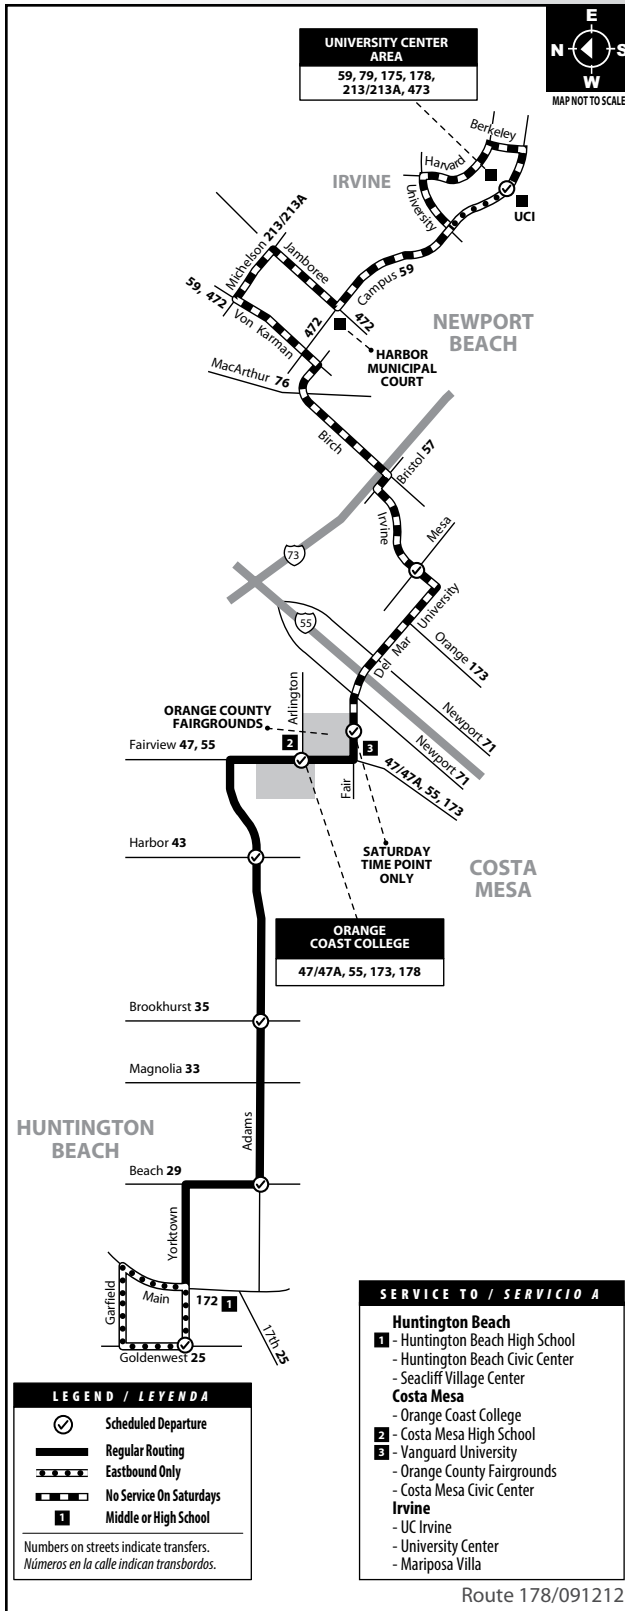

MONDAY - FRIDAY: Eastbound TO: Irvine

Yorktown & Goldenwest	Adams & Beach	Adams & Brookhurst	Adams & Harbor	Fairview & Arlington	Irvine & Mesa	University Center
6:01	6:14	6:20	6:26	6:30	6:37	6:56
6:46	6:59	7:05	7:12	7:17	7:28	7:50
7:34	7:47	7:53	8:00	8:05	8:16	8:38
8:19	8:32	8:38	8:45	8:50	9:01	9:23
9:04	9:17	9:23	9:30	9:35	9:46	10:08
9:51	10:05	10:12	10:19	10:23	10:32	10:52
10:37	10:51	10:58	11:05	11:09	11:18	11:38
11:42	11:56	12:03	12:10	12:14	12:23	12:43
12:44	12:56	1:02	1:09	1:13	1:23	1:44
1:52	2:06	2:13	2:20	2:24	2:33	2:53
3:00	3:13	3:21	3:28	3:33	3:41	4:01
3:37	3:50	3:57	4:04	4:07	4:16	4:37
4:28	4:41	4:48	4:55	4:58	5:07	5:28
5:19	5:32	5:39	5:46	5:49	5:58	6:19
6:09	6:23	6:29	6:36	6:39	6:47	7:03
7:04	7:18	7:24	7:31	7:34	7:42	7:58
8:15	8:25	8:30	8:36	8:39	8:47	9:01
9:09	9:19	9:24	9:30	9:33	9:41	9:55
10:06	10:16	10:20	10:26	10:29	10:34	10:48

Route 178

SATURDAY: Eastbound
TO: Costa Mesa

Yorktown & Goldenwest	Adams & Beach	Adams & Brookhurst	Adams & Harbor	Fairview & Arlington	Fair Drive & Fairground Entrance
8:20	8:29	8:35	8:40	8:43	8:49
9:01	9:12	9:19	9:25	9:28	9:35
9:43	9:55	10:03	10:10	10:13	10:22
10:28	10:40	10:48	10:55	10:58	11:07
11:13	11:25	11:33	11:40	11:43	11:52
11:58	12:10	12:18	12:25	12:28	12:37
12:43	12:55	1:03	1:10	1:13	1:22
1:28	1:40	1:48	1:55	1:58	2:07
2:13	2:25	2:33	2:40	2:43	2:52
2:58	3:10	3:18	3:25	3:28	3:37
3:47	3:59	4:05	4:10	4:13	4:22

SATURDAY: Westbound
TO: Huntington Beach

Fair Drive & Fairground Entrance	Fairview & Arlington	Adams & Harbor	Adams & Brookhurst	Adams & Beach	Yorktown & Goldenwest
9:05	9:07	9:12	9:19	9:24	9:30
9:48	9:51	9:57	10:03	10:11	10:17
10:33	10:36	10:42	10:48	10:56	11:02
11:18	11:21	11:27	11:33	11:41	11:47
12:03	12:06	12:12	12:18	12:26	12:32
12:48	12:51	12:57	1:03	1:11	1:17
1:33	1:36	1:42	1:48	1:56	2:02
2:18	2:21	2:27	2:33	2:41	2:47
3:03	3:06	3:12	3:18	3:26	3:32
3:48	3:51	3:57	4:03	4:11	4:17