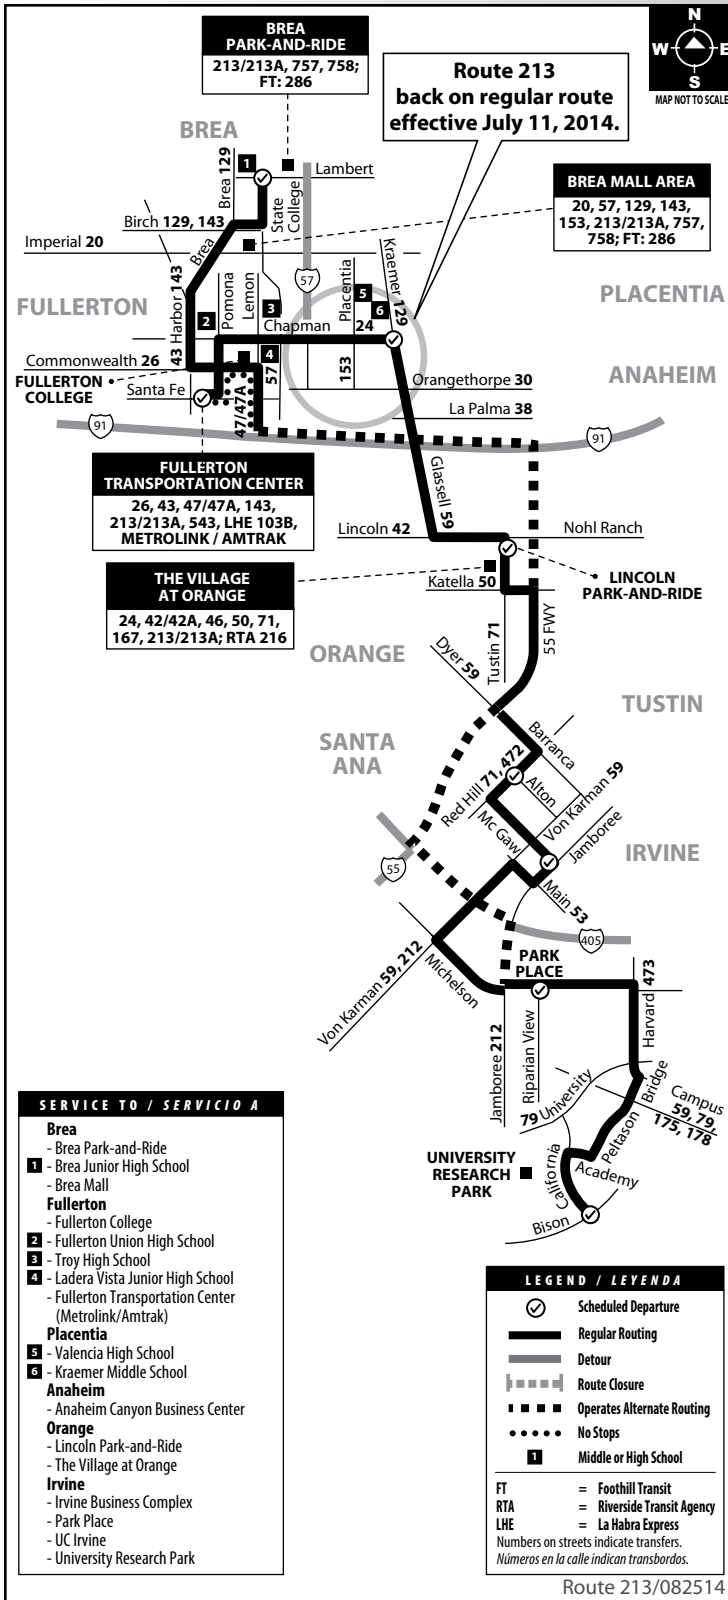

# Route 213/213A

## Brea to Irvine Express via 55 Fwy

NOTE/ NOTA:  
No weekend service.  
No hay servicio los fines  
de semana.

### MONDAY - FRIDAY: Southbound TO: Irvine

State College & Lambert	Fullerton Transportation Center	Kraemer & Chapman	Tustin & Lincoln	Red Hill & Alton (F)	Jamboree & McCaw (F)	Park Place (F)	California & Bison (F)
5:21	5:39	5:51	6:06	6:30	6:37	6:46	6:59
5:46	6:04	6:16	6:31	6:57	7:04	7:13	7:28
6:11	6:29	6:41	6:56	7:24	7:31	7:43	7:58
6:13	6:31	.....	.....	.....	.....	7:09	7:22

### MONDAY - FRIDAY: Northbound TO: Brea

California & Bison	Park Place	McCaw & Jamboree	Red Hill & Alton	Lincoln & Tustin	Chapman & Kraemer	Fullerton Transportation Center (F)	State College & Lambert (F)
4:03	4:19	4:30	4:39	5:17	5:31	5:46	6:09
4:13	4:29	.....	.....	.....	.....	5:14	5:37
4:33	4:47	4:59	5:07	5:49	6:03	6:16	6:38
5:08	5:25	5:43	5:50	6:22	6:36	6:49	7:11