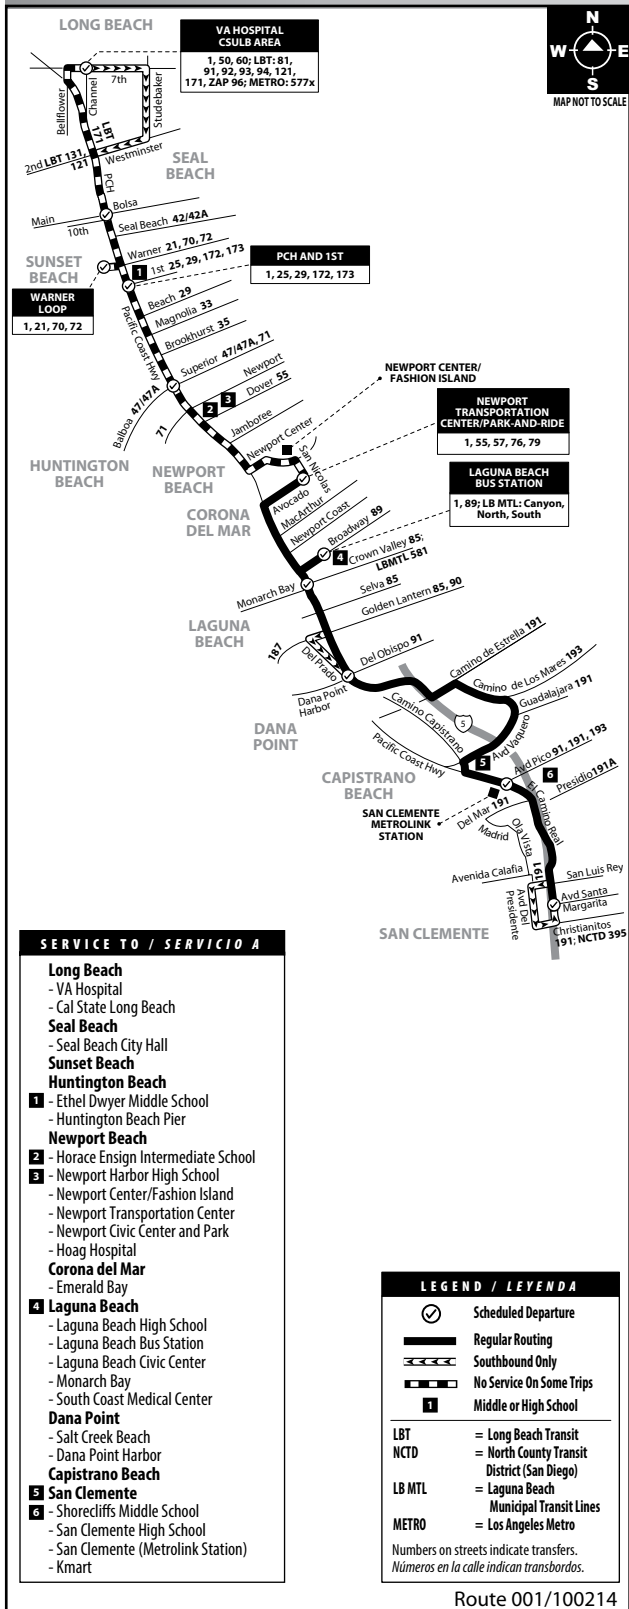

Long Beach to San Clemente via Pacific Coast Hwy

Route 1

MONDAY - FRIDAY: Northbound TO: Newport Transportation Center or Long Beach

El Camino Real & Avd Santa Margarita	El Camino Real & Avd Pico	Pacific Coast Hwy & Del Obispo	Pacific Coast Hwy & Crown Valley	Laguna Beach Bus Station	Newport Transportation Center	Pacific Coast Hwy & Superior	Pacific Coast Hwy & 1st	Warner & Pacific Coast Hwy	Pacific Coast Hwy & Bolsa	7th & Channel
4:32	4:43	4:56	5:05	5:19	5:35	5:46	5:55	6:07	6:14	6:24
5:13	5:26	5:40	5:50	6:05	6:26	6:38	6:48	7:01	7:09	7:19
5:58	6:11	6:25	6:35	6:50	7:13					
6:32	6:47	7:00	7:10	7:28	7:52	8:04	8:15	8:27	8:35	8:46
6:57	7:13	7:28	7:39	7:58	8:22					
7:29	7:45	8:00	8:11	8:30	8:53	9:07	9:17	9:29	9:38	9:49
8:01	8:17	8:32	8:43	9:02	9:26					
8:30	8:46	9:01	9:12	9:31	9:54	10:08	10:18	10:30	10:39	10:50
9:01	9:17	9:32	9:43	10:02	10:26					
9:29	9:45	10:00	10:11	10:30	10:53	11:07	11:17	11:29	11:38	11:49
9:59	10:14	10:29	10:39	10:59	11:27					
10:26	10:41	10:56	11:06	11:26	11:53	12:09	12:21	12:34	12:43	12:54
10:56	11:11	11:26	11:36	11:56	12:24					
11:25	11:40	11:55	12:05	12:25	12:52	1:08	1:20	1:33	1:42	1:53
11:57	12:12	12:27	12:37	12:57	1:25					
12:25	12:40	12:56	1:06	1:27	1:53	2:08	2:21	2:36	2:47	2:59
12:58	1:13	1:29	1:39	2:00	2:27					
1:16	1:31	1:46	1:56	2:18	2:47	3:04	3:18	3:33	3:44	3:56
2:01	2:16	2:31	2:41	3:03	3:33					
2:31	2:46	3:01	3:11	3:33	4:02	4:20	4:34	4:49	5:00	5:12
3:00	3:16	3:31	3:43	4:06	4:36					
3:31	3:47	4:02	4:14	4:37	5:06	5:25	5:40	5:56	6:07	6:20
4:04	4:20	4:35	4:47	5:10	5:40					
4:40	4:55	5:09	5:21	5:41	6:07	6:23	6:36	6:50	6:59	7:11
5:12	5:27	5:42	5:53	6:13	6:38					
5:42	5:57	6:12	6:23	6:43	7:07	7:20	7:30	7:43	7:51	8:01
6:14	6:29	6:44	6:55	7:15	7:40					
6:51	7:06	7:19	7:28	7:45	8:05	8:18	8:27	8:38	8:46	8:55
7:50	8:05	8:18	8:27	8:44	9:04	9:17	9:26	9:37	9:45	9:54
8:54	9:07	9:19	9:28	9:44	10:04					
10:01	10:11	10:23	10:30	10:46	11:06					