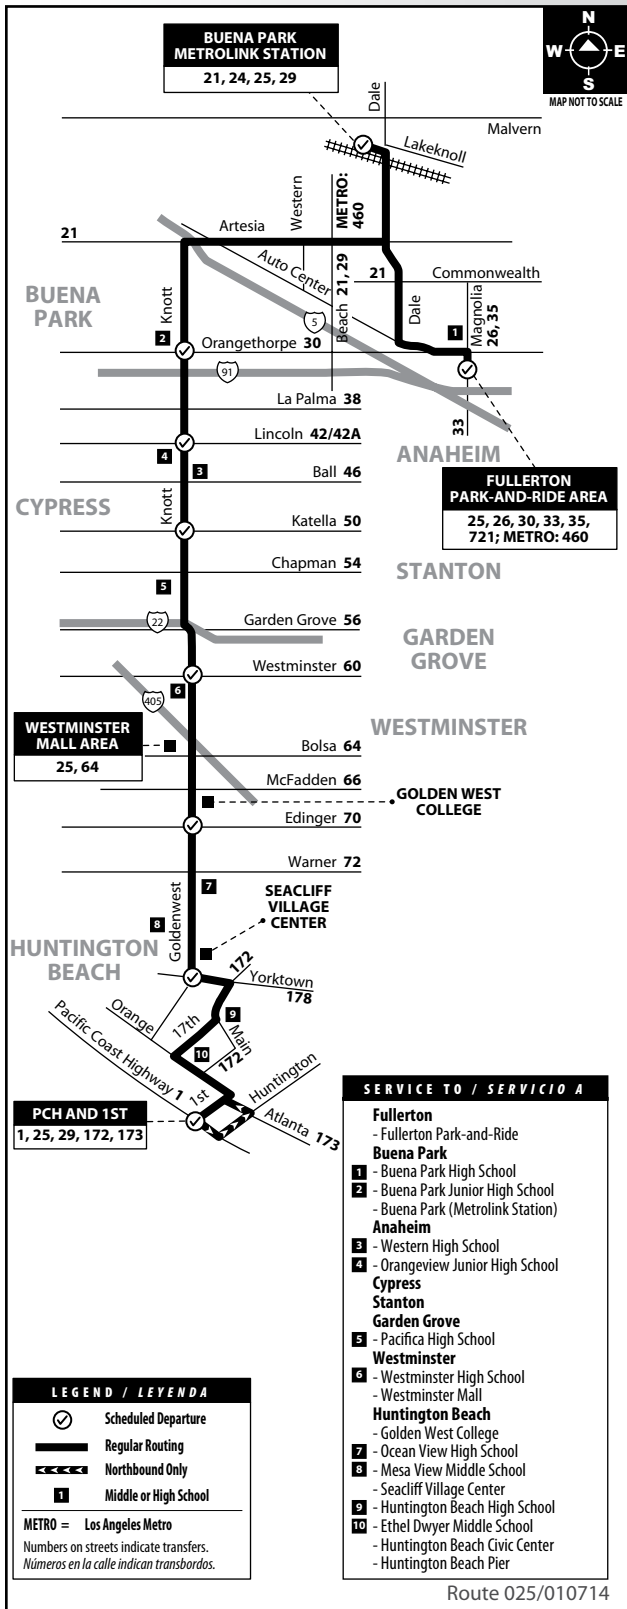

# Route 25

## Fullerton to Huntington Beach via Knott Ave / Goldenwest St

Route 025/010714

**Fullerton to Huntington Beach**  
via Knott Ave / Goldenwest St

**SAT, SUN and HOLIDAY: Southbound**  
**TO: Huntington Beach**

Fullerton Park-and-Ride	Buena Park Metrolink Station	Knott & Orangethorpe	Knott & Lincoln	Knott & Katella	Goldenwest & Westminster	Goldenwest & Edinger	Goldenwest & Yorktown	Pacific Coast Hwy & 1st
7:18	7:27	7:39	7:46	7:54	8:04	8:12	8:23	8:35
8:15	8:23	8:36	8:45	8:53	9:04	9:12	9:24	9:36
9:17	9:25	9:38	9:47	9:55	10:06	10:14	10:26	10:38
10:16	10:25	10:37	10:46	10:55	11:08	11:17	11:28	11:41
11:18	11:27	11:39	11:48	11:57	<b>12:10</b>	<b>12:19</b>	<b>12:30</b>	<b>12:43</b>
<b>12:19</b>	<b>12:28</b>	<b>12:40</b>	<b>12:49</b>	<b>12:58</b>	<b>1:11</b>	<b>1:20</b>	<b>1:31</b>	<b>1:44</b>
<b>1:23</b>	<b>1:31</b>	<b>1:43</b>	<b>1:51</b>	<b>2:00</b>	<b>2:12</b>	<b>2:20</b>	<b>2:31</b>	<b>2:44</b>
<b>2:25</b>	<b>2:33</b>	<b>2:45</b>	<b>2:52</b>	<b>3:01</b>	<b>3:12</b>	<b>3:20</b>	<b>3:30</b>	<b>3:42</b>
<b>3:26</b>	<b>3:34</b>	<b>3:46</b>	<b>3:53</b>	<b>4:02</b>	<b>4:13</b>	<b>4:21</b>	<b>4:31</b>	<b>4:43</b>
<b>4:27</b>	<b>4:35</b>	<b>4:47</b>	<b>4:54</b>	<b>5:03</b>	<b>5:14</b>	<b>5:22</b>	<b>5:32</b>	<b>5:44</b>
<b>5:27</b>	<b>5:35</b>	<b>5:47</b>	<b>5:54</b>	<b>6:03</b>	<b>6:14</b>	<b>6:22</b>	<b>6:32</b>	<b>6:44</b>
<b>6:31</b>	<b>6:39</b>	<b>6:50</b>	<b>6:57</b>	<b>7:04</b>	<b>7:14</b>	<b>7:21</b>	<b>7:30</b>	<b>7:43</b>