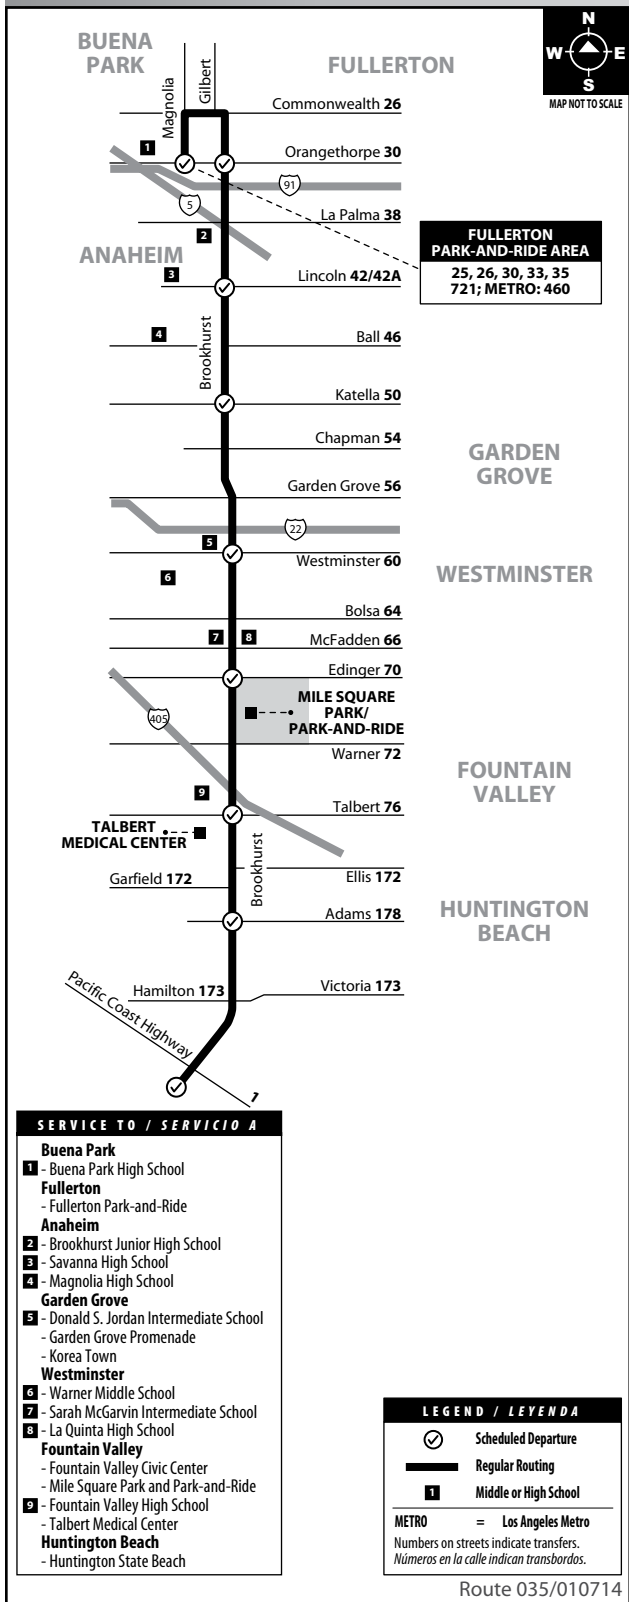

# Fullerton to Huntington Beach via Brookhurst St

# Route 35

**MONDAY - FRIDAY: Northbound**  
**TO: Fullerton Park-and-Ride**

Brookhurst & Pacific Coast Hwy	Brookhurst & Adams	Brookhurst & Talbert	Brookhurst & Edinger	Brookhurst & Westminster	Brookhurst & Katella	Brookhurst & Lincoln	Brookhurst & Orangethorpe	Fullerton Park-and-Ride
4:31	4:37	4:43	4:49	4:55	5:05	5:12	5:19	5:29
5:14	5:21	5:27	5:33	5:40	5:51	6:00	6:09	6:22
5:47	5:54	6:00	6:06	6:13	6:24	6:33	6:42	6:55
6:07	6:17	6:25	6:33	6:43	6:58	7:07	7:17	7:31
6:37	6:47	6:55	7:03	7:13	7:28	7:37	7:47	8:01
7:07	7:17	7:25	7:33	7:43	7:58	8:07	8:17	8:31
7:40	7:49	7:56	8:04	8:13	8:26	8:35	8:44	8:54
8:10	8:19	8:26	8:34	8:43	8:56	9:05	9:14	9:24
8:48	8:57	9:04	9:12	9:21	9:34	9:43	9:52	10:02
9:23	9:31	9:40	9:49	10:01	10:17	10:28	10:38	10:49
10:03	10:11	10:20	10:29	10:41	10:57	11:08	11:18	11:29
10:43	10:51	11:00	11:09	11:21	11:37	11:48	11:58	12:09
11:23	11:32	11:40	11:49	12:01	12:16	12:28	12:38	12:50
11:58	12:07	12:15	12:24	12:36	12:51	1:03	1:13	1:25
12:38	12:47	12:55	1:04	1:16	1:31	1:43	1:53	2:05
1:20	1:29	1:37	1:45	1:56	2:11	2:22	2:32	2:44
2:00	2:09	2:17	2:25	2:36	2:51	3:02	3:12	3:24
2:35	2:44	2:52	3:00	3:11	3:26	3:37	3:47	3:59
3:05	3:14	3:22	3:30	3:41	3:56	4:07	4:17	4:29
3:31	3:41	3:51	4:00	4:11	4:27	4:38	4:48	5:01
4:02	4:13	4:22	4:31	4:41	4:56	5:06	5:16	5:27
4:32	4:43	4:52	5:01	5:11	5:26	5:36	5:46	5:57
5:02	5:13	5:22	5:31	5:41	5:56	6:06	6:16	6:27
5:50	5:58	6:05	6:11	6:21	6:35	6:43	6:52	7:01
6:50	6:58	7:05	7:11	7:21	7:35	7:43	7:52	8:01
7:55	8:03	8:10	8:16	8:26	8:40	8:48	8:57	9:06
8:53	9:01	9:08	9:13	9:21	9:32	9:40	9:47	9:56

## Fullerton to Huntington Beach via Brookhurst St

**Fullerton to Huntington Beach**  
via Brookhurst St