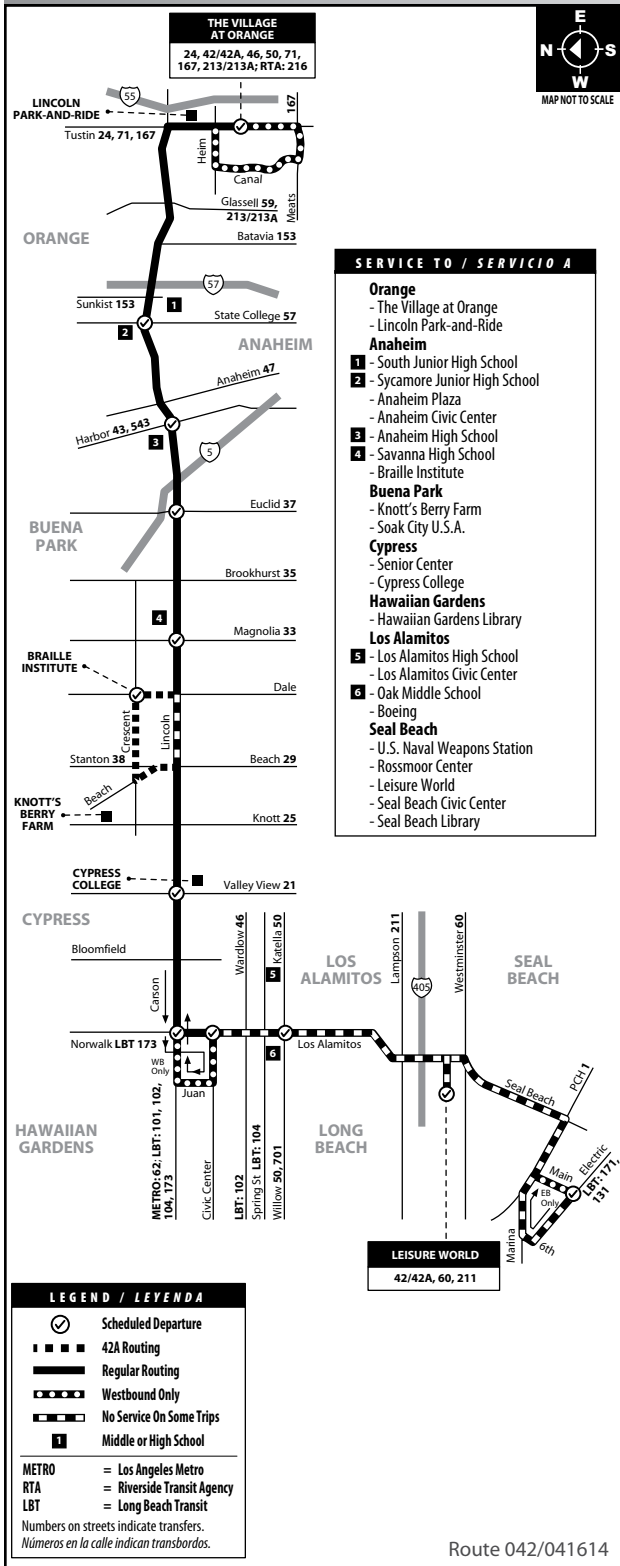

Seal Beach to Orange
via Seal Beach Blvd /
Los Alamitos Blvd / Lincoln Ave

Route 42/42A

- SERVICE TO / SERVICIO A**
- Orange**
- The Village at Orange
- Lincoln Park-and-Ride
- Anaheim**
1 - South Junior High School
2 - Sycamore Junior High School
 - Anaheim Plaza
 - Anaheim Civic Center
3 - Anaheim High School
4 - Savanna High School
 - Braille Institute
- Buena Park**
- Knott's Berry Farm
- Soak City U.S.A.
- Cypress**
- Senior Center
- Cypress College
- Hawaiian Gardens**
- Hawaiian Gardens Library
- Los Alamitos**
5 - Los Alamitos High School
 - Los Alamitos Civic Center
6 - Oak Middle School
 - Boeing
Seal Beach
 - U.S. Naval Weapons Station
 - Rossmoor Center
 - Leisure World
 - Seal Beach Civic Center
 - Seal Beach Library

octa.net/rescue

Tell our driver or call the Hotline
888-3737-888

Route 42/42A

Seal Beach to Orange
via Seal Beach Blvd /
Los Alamitos Blvd / Lincoln Ave

MONDAY - FRIDAY: Eastbound
TO: Hawaiian Gardens or The Village at Orange

A = Operates alternate routing serving the Braille Institute.
= Opera la ruta alternativa que atiende al Braille Institute.

Seal Beach to Orange
*via Seal Beach Blvd /
 Los Alamitos Blvd / Lincoln Ave*