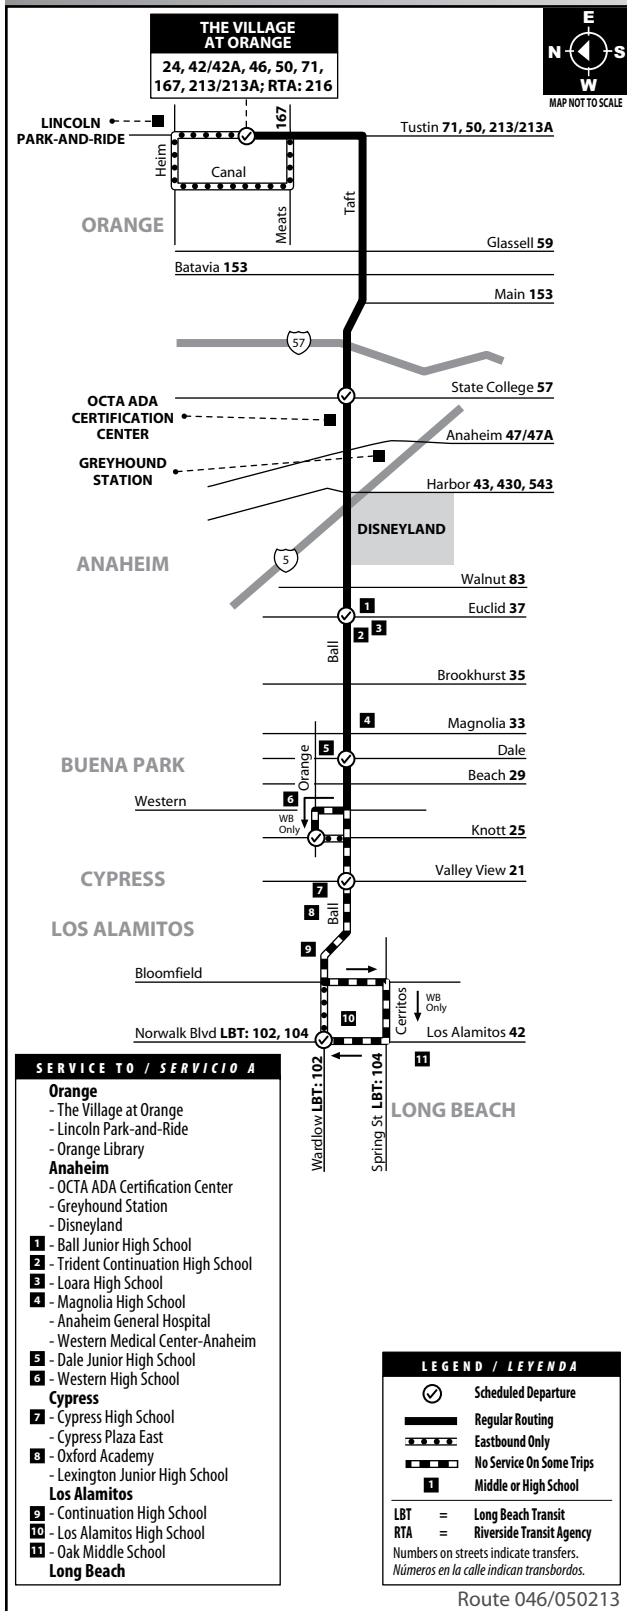

# Los Alamitos to Orange via Ball Rd / Taft Ave

# Route 46