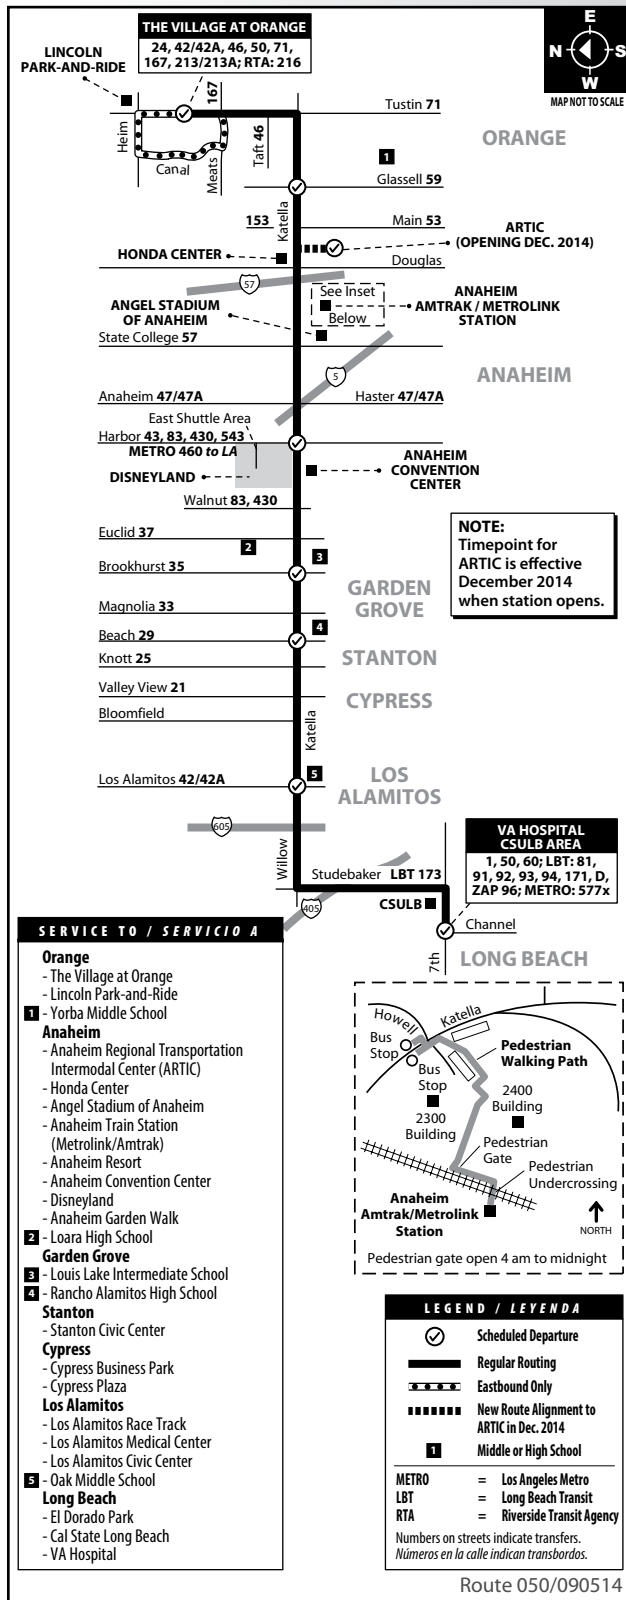

Route 50

Long Beach to Orange
via Katella Ave

MONDAY - FRIDAY: Eastbound TO: The Village at Orange

7th & Channel	Katella & Los Alamitos	Katella & Beach	Katella & Brookhurst	Katella & Harbor	Anaheim Regional Transportation Center* (ARTIC - Dec. 2014)	Katella & Glassell	The Village at Orange
4:02	4:13	4:23	4:29	4:38	4:48	5:00	5:12
4:53	5:03	5:16	5:26	5:38	5:48	5:59	6:11
5:51	6:03	6:19	6:27	6:38	6:49	7:00	7:14
6:16	6:28	6:44	6:52	7:03	7:14	7:25	7:39
6:34	6:46	7:04	7:14	7:28	7:38	7:51	8:05
6:59	7:11	7:29	7:39	7:53	8:03	8:16	8:30
7:24	7:40	7:57	8:06	8:18	8:28	8:40	8:54
7:49	8:05	8:22	8:31	8:43	8:53	9:05	9:19
8:14	8:30	8:47	8:56	9:08	9:18	9:30	9:44
8:55	9:08	9:26	9:34	9:47	9:56	10:10	10:24
9:36	9:49	10:07	10:15	10:28	10:37	10:51	11:05
10:16	10:29	10:47	10:55	11:08	11:17	11:31	11:45
10:56	11:09	11:27	11:35	11:48	11:57	12:11	12:25
11:30	11:43	12:05	12:13	12:26	12:35	12:49	1:03
12:16	12:29	12:47	12:55	1:08	1:17	1:31	1:45
12:56	1:09	1:27	1:35	1:48	1:57	2:11	2:25
1:34	1:47	2:06	2:15	2:28	2:39	2:52	3:06
2:14	2:27	2:46	2:55	3:08	3:19	3:32	3:46
2:39	2:52	3:11	3:20	3:33	3:44	3:57	4:11
3:04	3:17	3:36	3:45	3:58	4:09	4:22	4:36
3:29	3:42	4:01	4:10	4:23	4:34	4:47	5:01
3:54	4:07	4:26	4:35	4:48	4:59	5:12	5:26
4:19	4:32	4:51	5:00	5:13	5:24	5:37	5:51
4:44	4:57	5:16	5:25	5:38	5:49	6:02	6:16
5:09	5:26	5:48	5:56	6:08	6:18	6:31	6:46
5:36	5:50	6:08	6:18	6:33	6:42	6:56	7:11
6:29	6:42	7:01	7:11	7:23	7:33	7:45	8:00
7:25	7:37	7:53	8:01	8:13	8:22	8:33	8:46
8:15	8:27	8:43	8:51	9:03	9:12	9:23	9:36
9:23	9:34	9:46	9:53	10:03	10:13	10:23	10:35
10:27	10:38	10:49	10:55	11:03	11:13	11:23	11:31
11:30	11:41	11:50	11:56	12:04	12:12	12:20	12:28
12:38	12:49	12:58	1:04	1:12	1:20	1:28	1:36