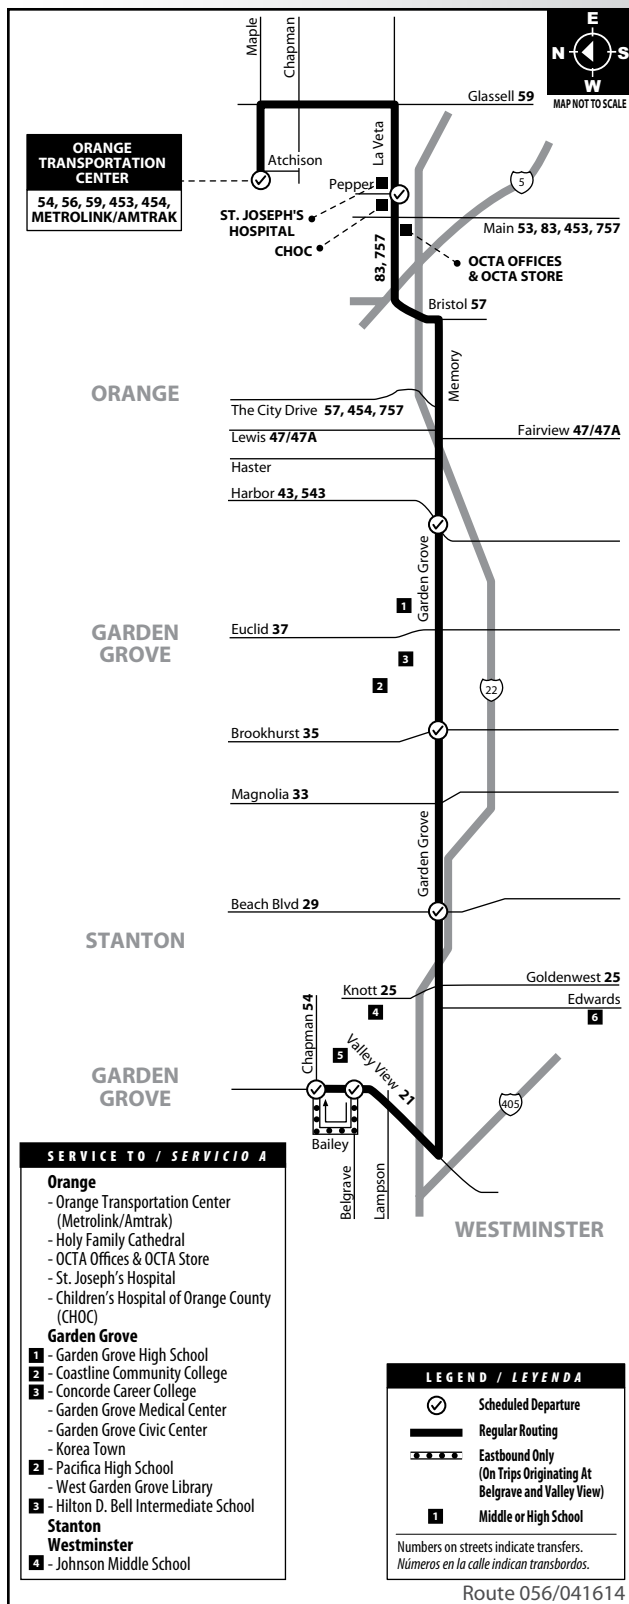

Route 56

Garden Grove to Orange
via Garden Grove Blvd

MONDAY - FRIDAY: Eastbound TO: Orange Transportation Center

Chapman & Valley View	Belgrave & Valley View	Garden Grove & Beach	Garden Grove & Brookhurst	Garden Grove & Harbor	La Veta & Pepper	Orange Transportation Center
		4:49	4:57	5:04	5:17	5:23
5:27	5:39	5:47	5:54	6:07	6:13
5:59	6:14	6:24	6:34	6:47	6:57
	6:33	6:52	7:04	7:14	7:29	7:37
	7:13	7:32	7:44	7:54	8:09	8:17
	7:53	8:12	8:24	8:34	8:49	8:57
	8:28	8:49	9:01	9:14	9:28	9:38
	9:08	9:29	9:41	9:54	10:08	10:18
	9:48	10:09	10:21	10:34	10:48	10:58
	10:26	10:47	10:59	11:12	11:26	11:36
	11:02	11:22	11:35	11:50	12:06	12:17
	11:46	12:06	12:19	12:34	12:50	1:01
	12:26	12:46	12:59	1:14	1:30	1:41
	1:06	1:26	1:39	1:54	2:10	2:21
	1:46	2:06	2:19	2:34	2:50	3:01
	2:35	2:55	3:05	3:14	3:29	3:41
	3:15	3:35	3:45	3:54	4:09	4:21
	3:44	4:04	4:14	4:23	4:38	4:50
	4:32	4:52	5:02	5:11	5:26	5:38
	5:06	5:32	5:43	5:54	6:10	6:21
6:07	6:29	6:39	6:49	7:01	7:11
7:37	7:56	8:05	8:12	8:24	8:33
8:49	9:08	9:17	9:24	9:36	9:45

SAT, SUN and HOLIDAY: Westbound
TO: Garden Grove

Orange Transportation Center	La Veta & Pepper	Garden Grove & Harbor	Garden Grove & Brookhurst	Garden Grove & Beach	Belgrave & Valley View	Chapman & Valley View
6:59	7:05	7:16	7:26	7:36	7:50
8:07	8:13	8:24	8:34	8:44	8:55	
9:12	9:19	9:32	9:45	9:53	10:05	
10:22	10:29	10:42	10:55	11:03	11:15	
11:28	11:36	11:51	12:02	12:13	12:27	
12:38	12:46	1:01	1:12	1:23	1:37	
1:49	1:57	2:12	2:23	2:34	2:48	
3:00	3:08	3:23	3:34	3:45	3:59	
4:12	4:19	4:33	4:43	4:57	5:11
5:32	5:39	5:53	6:03	6:17	6:31
7:00	7:07	7:21	7:31	7:45	7:59