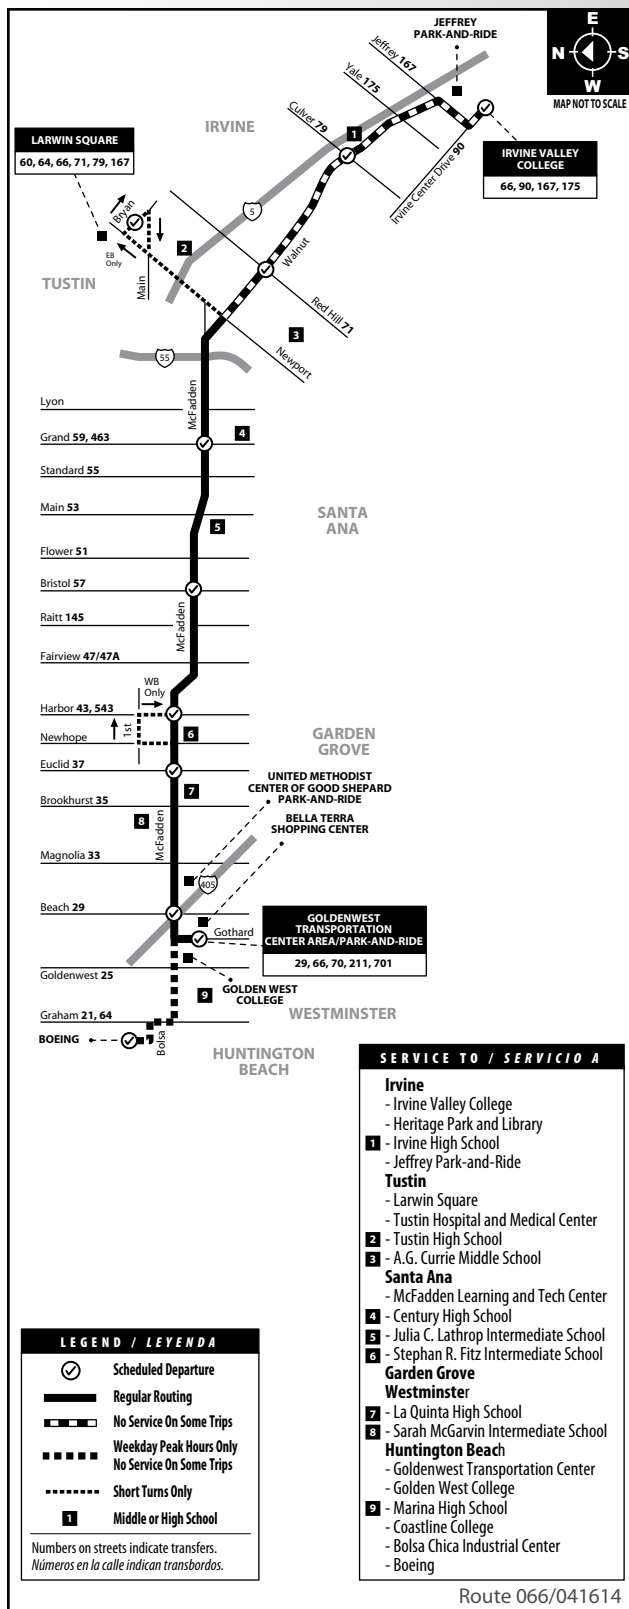

Route 66

Huntington Beach to Irvine via McFadden Ave / Walnut Ave

MONDAY - FRIDAY: Eastbound TO: Tustin or Irvine Valley College

Boeing	Goldenwest Transportation Center	McFadden & Beach	McFadden & Euclid	McFadden & Harbor	McFadden & Bristol	McFadden & Grand	Newport & Bryan	Walnut & Red Hill	Walnut & Culver	Irvine Valley College
	4:02	4:06	4:13	4:17	4:25	4:34	4:42	4:48	4:56
	4:32	4:36	4:43	4:47	4:55	5:04	5:12	5:18	5:26
	4:51	4:55	5:03	5:06	5:15	5:25	5:34	5:42	5:48
				5:18	5:27	5:37	5:47			
	5:15	5:19	5:27	5:30	5:39	5:49	5:59			
	5:24	5:27	5:36	5:41	5:51	6:02	6:13	6:24	6:34
				5:51	6:01	6:12	6:26			
	5:44	5:47	5:56	6:01	6:11	6:22	6:36			
5:46	5:54	5:57	6:06	6:11	6:21	6:32	6:43	6:54	7:04
				6:21	6:31	6:42	6:56			
	6:08	6:11	6:23	6:30	6:41	6:54	7:07			
6:11	6:20	6:23	6:35	6:42	6:53	7:06	7:18	7:30	7:42
				6:54	7:05	7:18	7:31			
	6:44	6:47	6:59	7:06	7:17	7:30	7:43			
6:47	6:56	6:59	7:11	7:18	7:29	7:42	7:54	8:06	8:18
				7:30	7:41	7:54	8:07			
	7:20	7:23	7:35	7:42	7:53	8:06	8:18	8:30	8:42
				7:57	8:08	8:21	8:34			
7:41	7:50	7:53	8:05	8:12	8:23	8:36	8:48	9:00	9:12
	8:05	8:08	8:20	8:27	8:38	8:51	9:04			
	8:21	8:25	8:36	8:41	8:53	9:06	9:17	9:26	9:36
				8:56	9:08	9:21	9:35			
	8:51	8:55	9:06	9:11	9:23	9:36	9:47	9:56	10:06
	9:06	9:10	9:21	9:26	9:38	9:51	10:05			
	9:21	9:25	9:36	9:41	9:53	10:06	10:20			
				9:56	10:08	10:21	10:35			
	9:51	9:55	10:06	10:11	10:23	10:36	10:47	10:56	11:06
	10:06	10:10	10:21	10:26	10:38	10:51	11:05			
	10:21	10:25	10:36	10:41	10:53	11:06	11:20			
				10:56	11:08	11:21	11:35			
	10:51	10:55	11:06	11:11	11:23	11:36	11:47	11:56	12:06
	11:06	11:10	11:21	11:26	11:38	11:51	12:05			
	11:21	11:25	11:36	11:41	11:53	12:06	12:20			
				11:56	12:08	12:21	12:35			
	11:51	11:55	12:06	12:11	12:23	12:36	12:47	12:56	1:06
12:06	12:10	12:21	12:26	12:38	12:51	1:05				