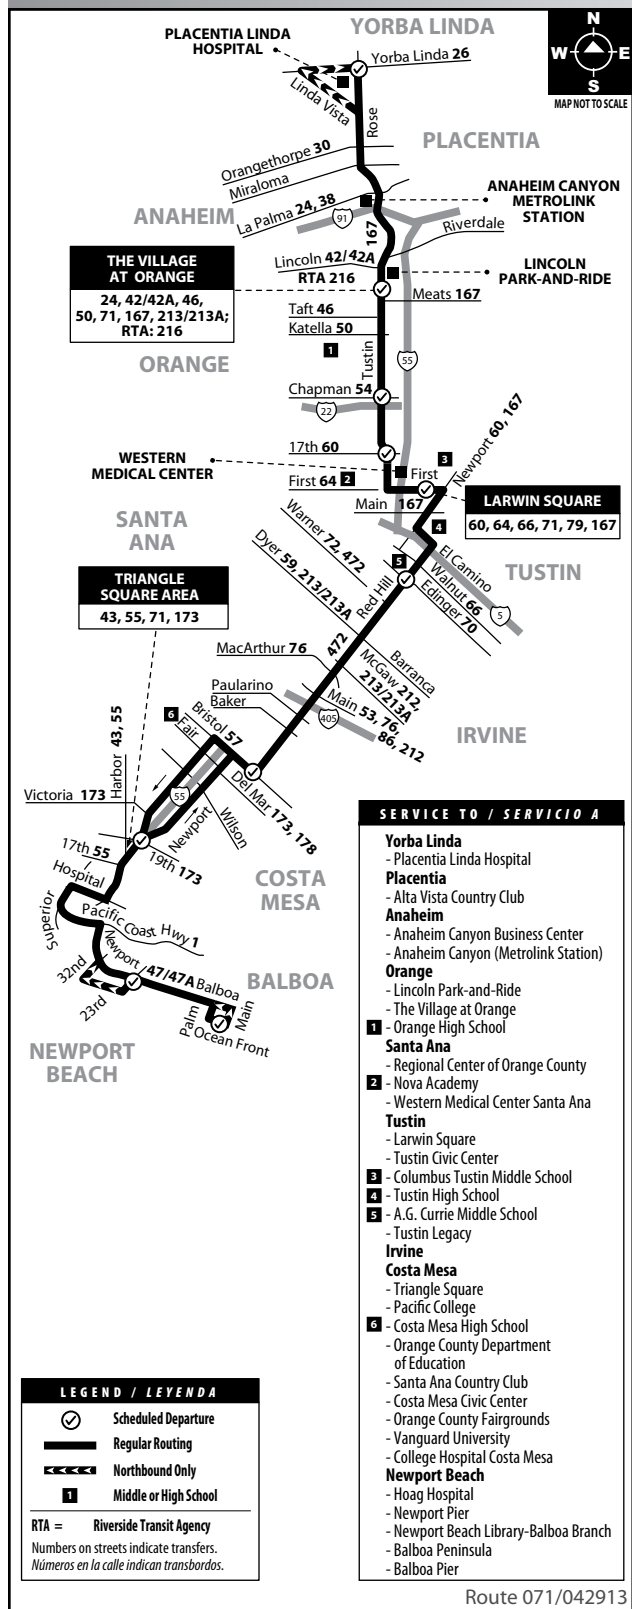

# Yorba Linda to Balboa via Tustin Ave / Red Hill Ave / Newport Blvd

# Route 71

**MONDAY - FRIDAY: Northbound  
TO: Yorba Linda**

Ocean Front & Palm	Balboa & 23rd	Newport & 19th	Red Hill & Bristol	Red Hill & Edinger	1st & Newport	Tustin & 17th	Tustin & Chapman	The Village at Orange	Rose & Yorba Linda
					4:45	4:52	4:58	5:06	5:19
					5:45	5:54	6:04	6:16	6:37
5:27	5:34	5:49	5:59	6:17	6:30	6:39	6:49	7:01	7:22
6:12	6:19	6:34	6:44	7:02	7:15	7:24	7:34	7:46	8:07
6:57	7:04	7:19	7:29	7:47	8:00	8:09	8:19	8:31	8:52
7:42	7:49	8:05	8:16	8:33	8:45	8:55	9:04	9:17	9:36
8:27	8:34	8:50	9:01	9:18	9:30	9:40	9:49	10:02	10:21
9:12	9:19	9:35	9:46	10:03	10:15	10:25	10:34	10:47	11:06
9:53	10:02	10:19	10:29	10:47	11:00	11:12	11:21	11:34	11:55
10:38	10:47	11:04	11:14	11:32	11:45	11:57	<b>12:06</b>	<b>12:19</b>	<b>12:40</b>
11:20	11:29	11:46	11:56	<b>12:14</b>	<b>12:27</b>	<b>12:39</b>	<b>12:48</b>	<b>1:01</b>	<b>1:22</b>
11:55	<b>12:05</b>	<b>12:27</b>	<b>12:38</b>	<b>12:59</b>	<b>1:13</b>	<b>1:27</b>	<b>1:37</b>	<b>1:51</b>	<b>2:10</b>
<b>12:50</b>	<b>12:59</b>	<b>1:16</b>	<b>1:26</b>	<b>1:44</b>	<b>1:57</b>	<b>2:09</b>	<b>2:18</b>	<b>2:31</b>	<b>2:52</b>
1:35	1:44	2:01	2:11	2:29	2:42	2:54	3:03	3:16	3:37
2:20	2:29	2:46	2:56	3:14	3:27	3:39	3:48	4:01	4:22
2:57	3:07	3:26	3:37	3:59	4:14	4:25	4:36	4:50	5:12
3:47	3:57	4:16	4:27	4:49	5:04	5:15	5:26	5:40	6:02
4:33	4:43	5:02	5:13	5:35	5:50	6:01	6:12	6:26	6:48
5:17	5:27	5:46	5:57	6:19	6:34	6:45	6:56	7:10	7:32
6:11	6:21	6:38	6:48	7:03	7:15	7:25	7:33	7:44	8:02
6:51	7:01	7:18	7:28	7:43	7:55	8:05	8:13	8:24	8:42
7:41	7:51	8:08	8:18	8:33	8:45	8:55	9:03	9:14	9:32
8:26	8:36	8:52	9:01	9:18	9:30	9:39	9:45	9:56	10:13
9:37	9:47	10:03	10:12	10:26	10:40	10:49	10:55	11:06	11:18

## Yorba Linda to Balboa

via Tustin Ave / Red Hill Ave / Newport Blvd