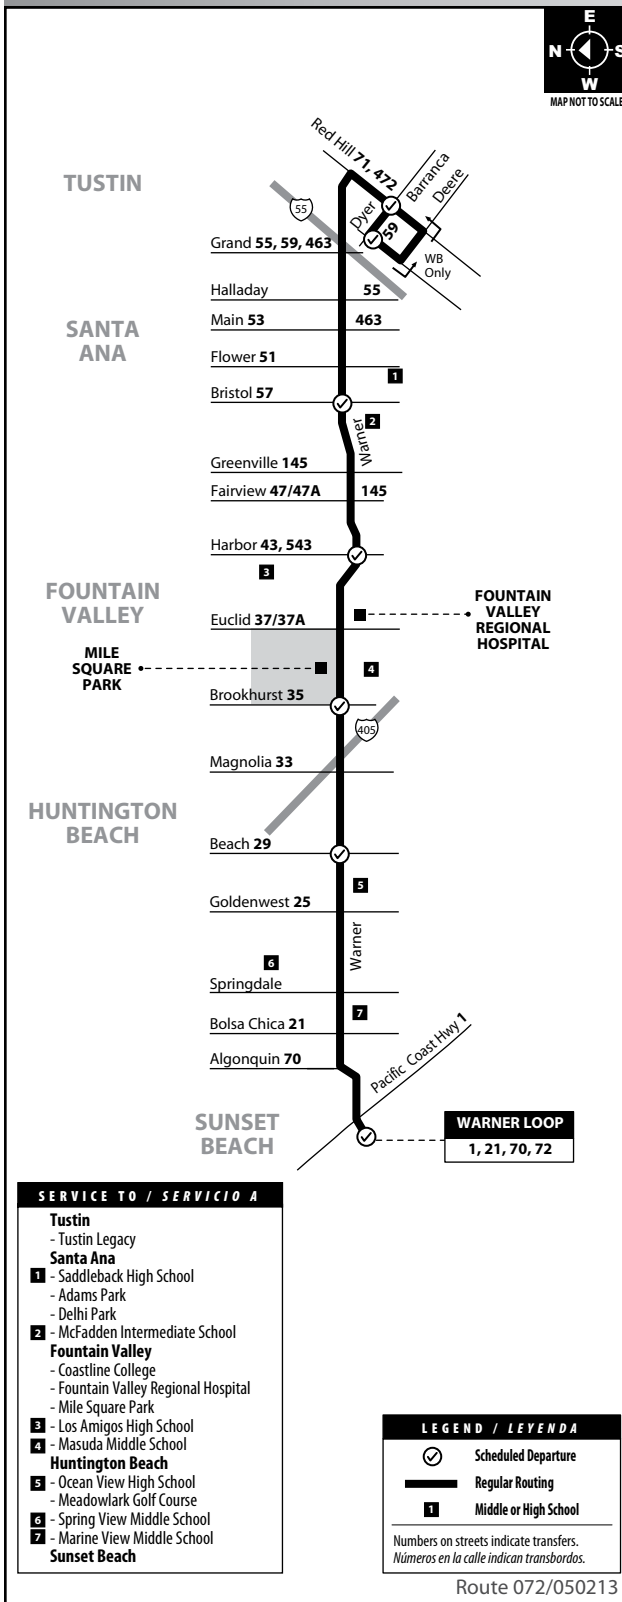

MONDAY - FRIDAY: Westbound TO: Sunset Beach

Pullman & Dyer	Red Hill & Barranca	Warner & Bristol	Warner & Harbor	Warner & Brookhurst	Warner & Beach	Warner & Pacific Coast Hwy
5:08	5:11	5:24	5:32	5:38	5:43	5:55
5:44	5:47	5:59	6:08	6:16	6:22	6:36
6:20	6:23	6:38	6:47	6:55	7:03	7:21
7:16	7:19	7:34	7:43	7:51	7:59	8:17
7:56	7:59	8:14	8:23	8:31	8:39	8:57
8:54	8:57	9:11	9:19	9:27	9:35	9:51
9:54	9:57	10:11	10:19	10:27	10:35	10:51
10:54	10:57	11:11	11:19	11:27	11:35	11:51
11:48	11:52	12:06	12:16	12:25	12:34	12:51
12:48	12:52	1:06	1:16	1:25	1:34	1:51
1:38	1:42	1:56	2:06	2:15	2:24	2:41
2:31	2:35	2:53	3:03	3:10	3:20	3:36
3:16	3:20	3:38	3:48	3:55	4:05	4:21
4:01	4:05	4:23	4:33	4:40	4:50	5:06
5:01	5:05	5:23	5:33	5:40	5:50	6:06
5:54	5:58	6:13	6:21	6:28	6:35	6:51
6:54	6:58	7:13	7:21	7:28	7:35	7:51
7:59	8:03	8:18	8:26	8:33	8:40	8:56