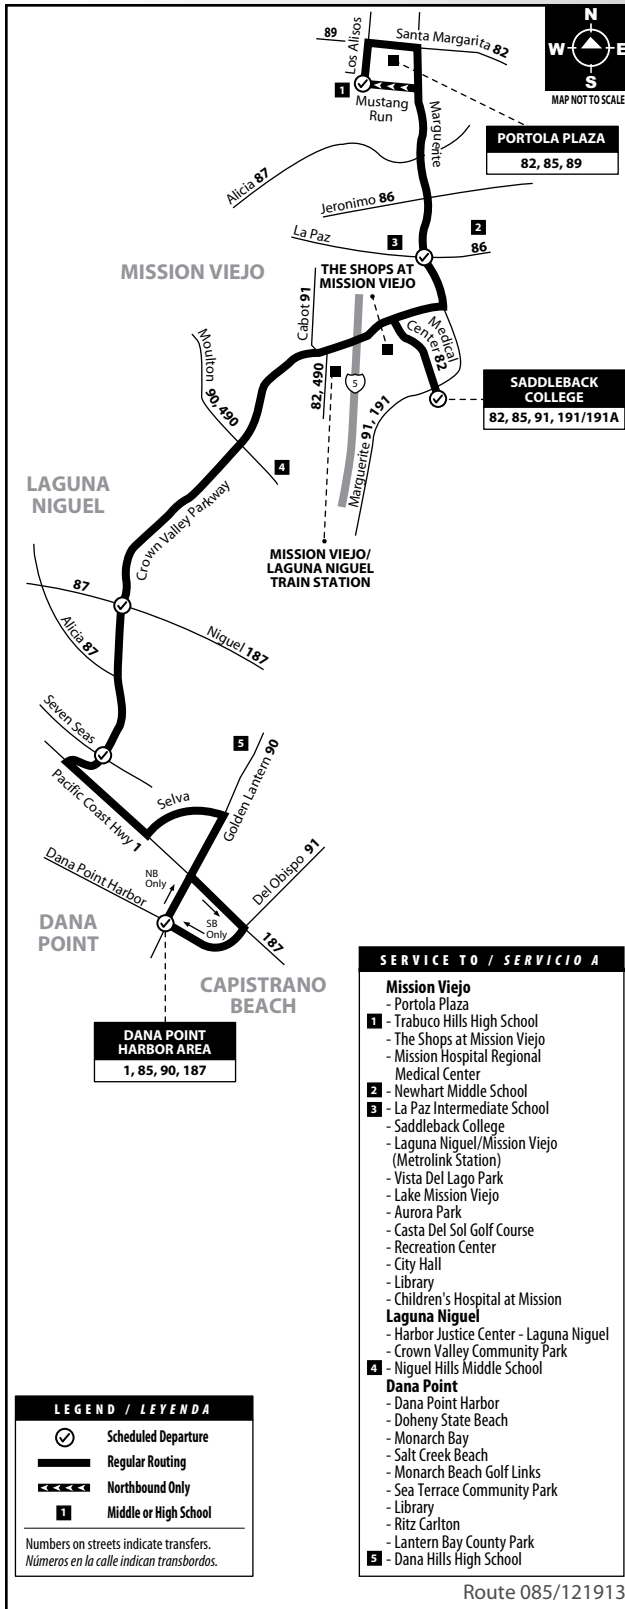

Route 85

Mission Viejo to Dana Point via Marguerite Pkwy / Crown Valley Pkwy

NOTE/NOTA:
No Sunday service.
No hay servicio los domingos.

MONDAY - FRIDAY: Northbound TO: Mission Viejo

Golden Lantern & Dana Point Harbor	Crown Valley & Seven Seas	Crown Valley & Niguel	Saddleback College	Marguerite & La Paz	Los Alisos & Mustang Run
5:33	5:43	5:50	6:03	6:15	6:27
6:04	6:14	6:22	6:38	6:53	7:06
6:39	6:49	6:57	7:13	7:28	7:41
7:16	7:26	7:34	7:50	8:05	8:18
7:46	7:58	8:07	8:25	8:40	8:53
8:21	8:33	8:42	9:00	9:15	9:28
8:56	9:08	9:17	9:35	9:50	10:03
9:31	9:43	9:52	10:10	10:25	10:38
10:00	10:12	10:21	10:39	10:54	11:07
10:40	10:51	10:59	11:16	11:31	11:44
11:10	11:21	11:29	11:46	12:01	12:14
11:45	11:56	12:04	12:21	12:36	12:49
12:20	12:31	12:39	12:56	1:11	1:24
1:02	1:13	1:21	1:38	1:53	2:06
1:37	1:48	1:57	2:15	2:33	2:47
2:12	2:23	2:32	2:50	3:08	3:22
2:47	2:58	3:07	3:25	3:43	3:57
3:17	3:32	3:41	4:00	4:15	4:28
3:48	4:03	4:12	4:31	4:46	4:59
4:27	4:42	4:51	5:10	5:25	5:38
5:09	5:22	5:30	5:47	6:02	6:15
6:03	6:16	6:24	6:41	6:56	7:09
6:59	7:09	7:16	7:30	7:45	7:57
7:58	8:09	8:16	8:30	8:41	8:52

SATURDAY: Southbound
TO: Dana Point

Los Alisos & Mustang Run	Marguerite & La Paz	Saddleback College	Crown Valley & Niguel	Crown Valley & Seven Seas	Golden Lantern & Dana Point Harbor
6:52	7:03	7:15	7:29	7:36	7:49
8:22	8:33	8:45	8:59	9:06	9:19
9:52	10:03	10:15	10:29	10:36	10:49
11:17	11:30	11:45	12:01	12:08	12:24
12:47	1:00	1:15	1:31	1:38	1:54
2:17	2:30	2:45	3:01	3:08	3:24
3:50	4:02	4:15	4:31	4:39	4:54
5:20	5:32	5:45	6:01	6:09	6:24
7:00	7:11	7:24	7:39	7:46	8:00