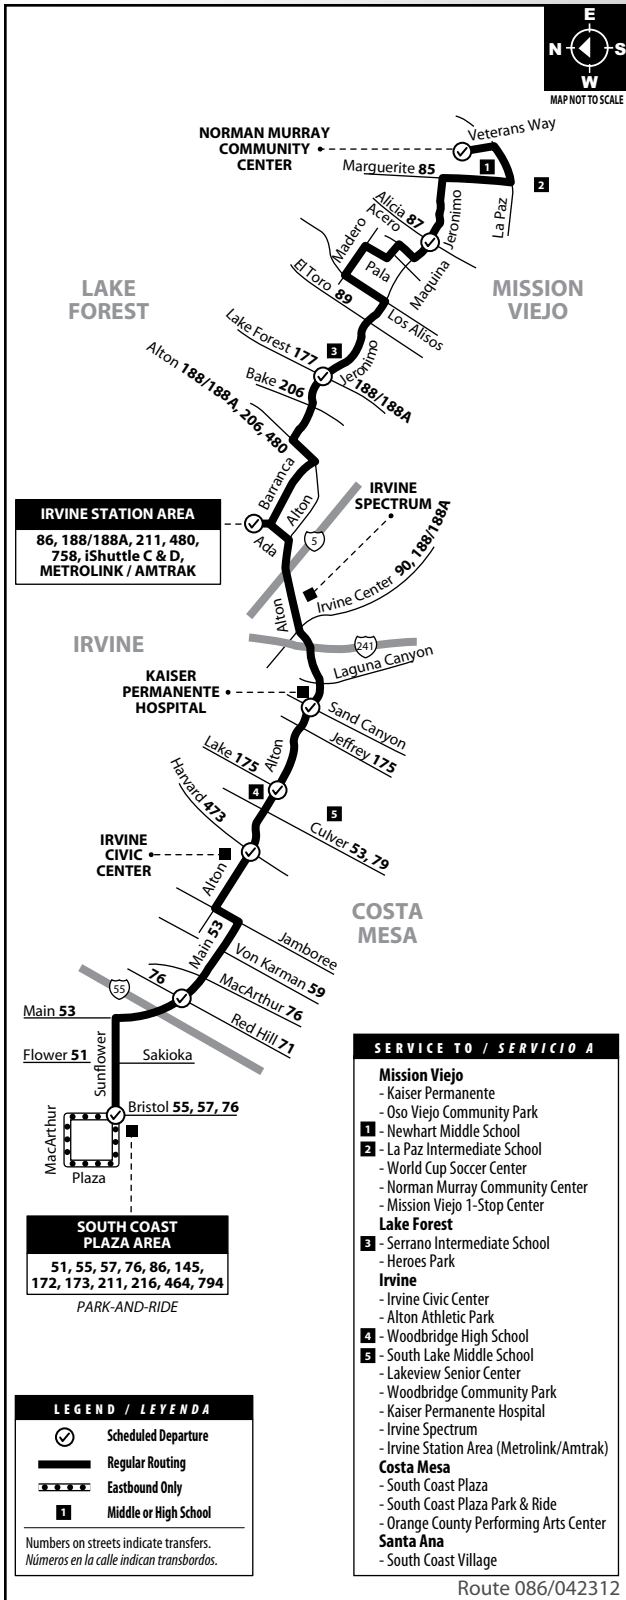

Route 86

Costa Mesa to Mission Viejo
via Alton Pkwy / Jeronimo Rd

NOTE/NOTA:
No weekend service.
No hay servicio los fines
de semana.

MONDAY - FRIDAY: Eastbound TO: Mission Viejo

Sunflower & Bristol	Main & Red Hill	Alton & Harvard	Alton & Lake	Alton & Sand Canyon	Irvine Station	Jeronimo & Lake Forest	Jeronimo & Alicia	Murray Community Center
5:48	5:57	6:07	6:11	6:16	6:27	6:36	6:49	6:58
6:31	6:46	7:01	7:07	7:15	7:27	7:39	7:51	8:02
7:34	7:49	8:04	8:10	8:18	8:30	8:42	8:54	9:05
8:39	8:51	9:03	9:09	9:17	9:30	9:40	9:52	10:02
9:44	9:56	10:08	10:14	10:22	10:35	10:45	10:57	11:07
10:42	10:54	11:06	11:12	11:20	11:33	11:43	11:55	12:05
11:39	11:51	12:03	12:09	12:17	12:30	12:40	12:52	1:02
12:50	1:02	1:14	1:20	1:28	1:40	1:51	2:04	2:14
1:48	2:00	2:12	2:18	2:26	2:38	2:49	3:02	3:12
2:45	2:57	3:09	3:15	3:23	3:35	3:46	3:59	4:09
3:57	4:09	4:20	4:27	4:36	4:49	5:00	5:13	5:23
4:55	5:07	5:18	5:25	5:34	5:47	5:58	6:11	6:21
5:52	6:04	6:15	6:22	6:31	6:44	6:55	7:08	7:18
7:04	7:16	7:29	7:34	7:41	7:50	8:00	8:12	8:22

MONDAY - FRIDAY: Westbound TO: Costa Mesa

Murray Community Center	Jeronimo & Alicia	Jeronimo & Lake Forest	Irvine Station	Alton & Sand Canyon	Alton & Lake	Alton & Harvard	Main & Red Hill	Sunflower & Bristol
6:05	6:15	6:26	6:35	6:47	6:53	6:59	7:12	7:20
7:08	7:18	7:31	7:40	7:53	8:01	8:11	8:24	8:29
8:13	8:23	8:36	8:45	8:58	9:06	9:16	9:29	9:34
9:15	9:25	9:39	9:48	9:59	10:07	10:14	10:27	10:32
10:12	10:22	10:36	10:45	10:56	11:04	11:11	11:24	11:29
11:17	11:29	11:41	11:50	12:04	12:12	12:19	12:33	12:40
12:15	12:27	12:39	12:48	1:02	1:10	1:17	1:31	1:38
1:12	1:24	1:36	1:45	1:59	2:07	2:14	2:28	2:35
2:24	2:36	2:48	2:57	3:11	3:19	3:26	3:40	3:47
3:22	3:34	3:46	3:55	4:09	4:17	4:24	4:38	4:45
4:19	4:31	4:43	4:52	5:06	5:14	5:21	5:35	5:42
5:36	5:47	5:57	6:05	6:17	6:24	6:31	6:43	6:50
6:31	6:42	6:52	7:00	7:12	7:19	7:26	7:38	7:45
7:28	7:39	7:48	7:55	8:04	8:11	8:16	8:26	8:33
8:32	8:43	8:52	8:59	9:08	9:15	9:20	9:30	9:37