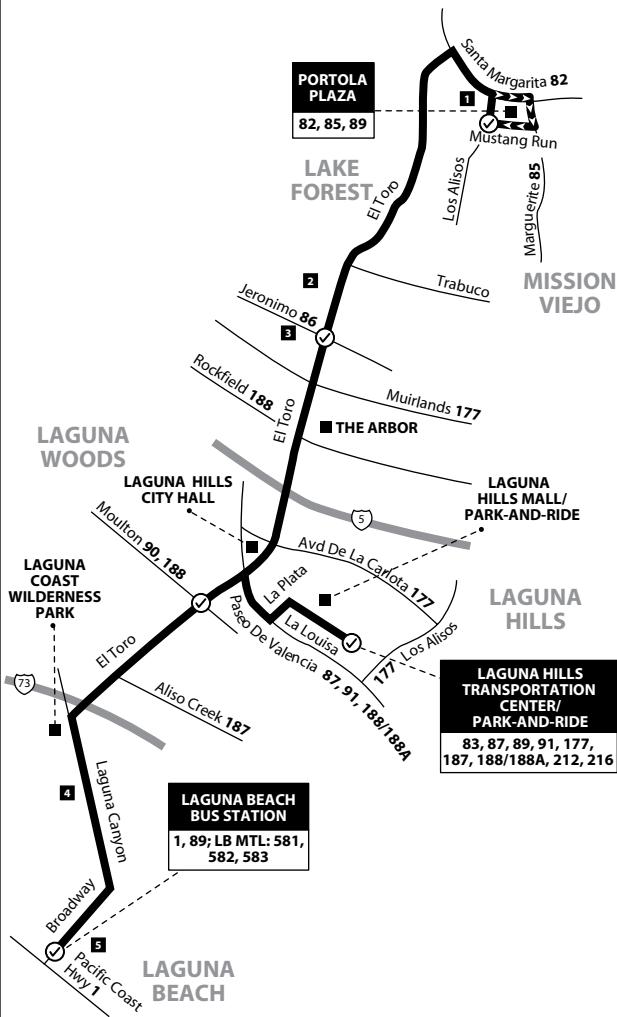

Route 89

Mission Viejo to Laguna Beach
via El Toro Rd / Laguna Canyon Rd

MONDAY - FRIDAY: Northbound TO: Mission Viejo

Laguna Beach Bus Station	El Toro & Moulton	Laguna Hills Transportation Center	El Toro & Jeronimo	Los Alisos & Mustang Run
5:24	5:37	5:43	5:56	6:09
5:55	6:10	6:18	6:32	6:47
6:30	6:45	6:53	7:07	7:22
7:03	7:20	7:28	7:42	7:55
7:38	7:55	8:03	8:17	8:30
8:08	8:25	8:33	8:47	9:00
8:48	9:05	9:13	9:27	9:40
9:23	9:40	9:48	10:02	10:15
9:59	10:14	10:23	10:38	10:50
10:34	10:49	10:58	11:13	11:25
11:09	11:24	11:33	11:48	12:00
11:44	11:59	12:08	12:23	12:35
12:17	12:33	12:43	1:01	1:16
12:52	1:08	1:18	1:36	1:51
1:27	1:43	1:53	2:11	2:26
2:02	2:18	2:28	2:46	3:01
2:39	2:56	3:03	3:19	3:33
3:10	3:29	3:38	3:56	4:10
3:45	4:04	4:13	4:31	4:45
4:20	4:39	4:48	5:06	5:20
4:55	5:14	5:23	5:41	5:55
5:39	6:00	6:08	6:27	6:45
6:24	6:45	6:53	7:12	7:30
7:26	7:42	7:48	8:05	8:19
8:29	8:42	8:48	9:01	9:13
9:29	9:42	9:48	10:01	10:13
10:27	10:40	10:46	10:59	11:11

SERVICE TO / SERVICIO A

- Mission Viejo**
 - 1 - Trabuco Hills High School
 - Portola Plaza
- Lake Forest**
 - 2 - El Toro High School
 - 3 - Serrano Intermediate School
 - The Arbor
- Laguna Woods**
 - Leisure World
- Laguna Hills**
 - Saddleback Hospital
 - Laguna Hills City Hall
 - Laguna Hills Mall
 - Laguna Hills Transportation Center
 - 4 - Laguna College of Art & Design
- Laguna Beach**
 - 5 - Laguna Beach High School
 - Main Beach
 - Laguna Beach Bus Station

LEGEND / LEYENDA

- Scheduled Departure
- Regular Routing
- Northbound Only
- Middle or High School
- LB MTL = Laguna Beach Municipal Transit Lines
- Numbers on streets indicate transfers.
Números en la calle indican transbordos.