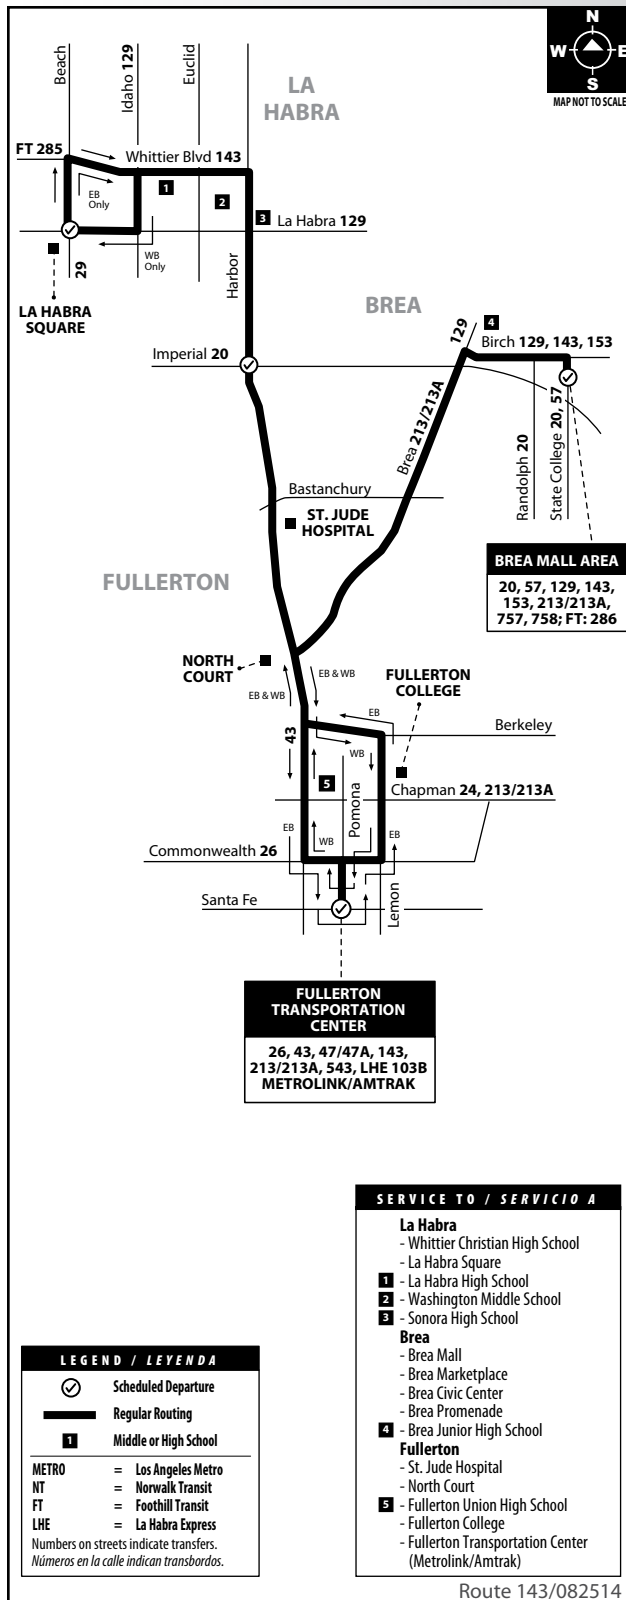

Route 143

La Habra to Brea

via Whittier Blvd / Harbor Blvd / Brea Blvd / Birch St

MONDAY - FRIDAY: Eastbound TO: Brea

Beach & La Habra	Harbor & Imperial	Fullerton Transportation Center	Brea Mall
4:32	4:49	5:03	5:26
5:49	6:06	6:20	6:43
7:03	7:21	7:36	8:00
8:18	8:36	8:51	9:15
9:33	9:51	10:06	10:30
10:48	11:06	11:21	11:45
12:03	12:21	12:36	1:00
1:18	1:36	1:51	2:15
2:33	2:51	3:06	3:30
3:48	4:06	4:21	4:45
5:03	5:21	5:36	6:00
6:18	6:36	6:51	7:15
7:33	7:51	8:06	8:30
8:47	9:04	9:18	9:41
10:01	10:18	10:32	10:55

MONDAY - FRIDAY: Westbound TO: La Habra

Brea Mall	Fullerton Transportation Center	Harbor & Imperial	Beach & La Habra
4:38	5:01	5:11	5:24
6:00	6:23	6:40	6:57
7:07	7:31	7:49	8:07
8:22	8:46	9:04	9:22
9:37	10:01	10:19	10:37
10:52	11:16	11:34	11:52
12:07	12:31	12:49	1:07
1:22	1:46	2:04	2:22
2:37	3:01	3:19	3:37
3:51	4:15	4:33	4:51
5:06	5:30	5:48	6:06
6:20	6:44	7:02	7:20
7:34	7:58	8:16	8:34
8:51	9:15	9:33	9:51
9:56	10:20	10:38	10:56

SUNDAY and HOLIDAY: Eastbound
TO: Brea

Beach & La Habra	Harbor & Imperial	Fullerton Transportation Center	Brea Mall
6:14	6:30	6:44	7:08
7:19	7:35	7:49	8:13
8:24	8:40	8:54	9:18
9:29	9:45	9:59	10:23
10:34	10:50	11:04	11:28
11:39	11:55	12:09	12:33
12:44	1:00	1:14	1:38
1:49	2:05	2:19	2:43
2:54	3:10	3:24	3:48
3:59	4:15	4:29	4:53
5:04	5:20	5:34	5:58
6:09	6:25	6:39	7:03
7:14	7:29	7:42	8:05
8:52	9:07	9:20	9:43

SUNDAY and HOLIDAY: Westbound
TO: La Habra

Brea Mall	Fullerton Transportation Center	Harbor & Imperial	Beach & La Habra
6:18	6:41	6:57	7:14
7:23	7:46	8:02	8:19
8:28	8:51	9:07	9:24
9:33	9:56	10:12	10:29
10:38	11:01	11:17	11:34
11:43	12:06	12:22	12:39
12:48	1:11	1:27	1:44
1:53	2:16	2:32	2:49
2:58	3:21	3:37	3:54
4:03	4:26	4:42	4:59
5:08	5:31	5:47	6:04
6:13	6:36	6:52	7:09
7:21	7:43	7:58	8:14
8:26	8:48	9:03	9:19