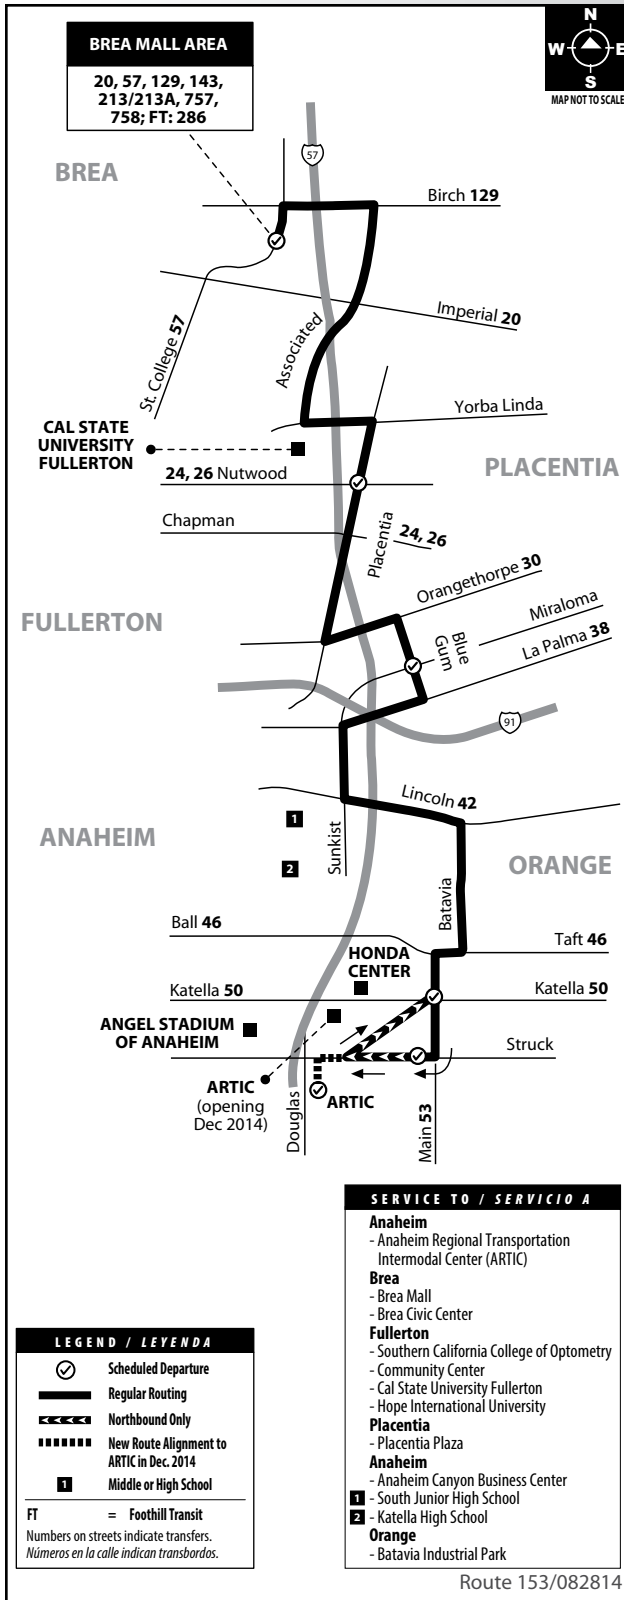

Route 153

Brea to Orange via Placentia Ave

MONDAY - FRIDAY: Northbound TO: Brea

Struck & Main ARTIC (Dec. 2014)	Main & Katella	Blue Gum & Miraloma	Placentia & Nutwood	Brea Mall
5:13	5:20	5:37	5:46	6:07
6:23	6:31	6:49	6:58	7:20
7:26	7:35	7:53	8:03	8:25
8:25	8:34	8:51	9:00	9:23
9:31	9:39	9:55	10:04	10:27
10:25	10:33	10:49	10:59	11:21
11:25	11:33	11:50	12:01	12:23
12:30	12:38	12:53	1:04	1:26
1:23	1:31	1:48	2:01	2:25
2:24	2:32	2:49	3:02	3:25
3:26	3:35	3:52	4:04	4:27
4:28	4:37	4:54	5:06	5:29
5:34	5:43	5:58	6:08	6:30
6:39	6:47	7:00	7:09	7:30
7:39	7:46	7:59	8:07	8:27
8:43	8:50	9:03	9:11	9:31
9:43	9:50	10:03	10:11	10:31

MONDAY - FRIDAY: Southbound TO: Orange

Brea Mall	Placentia & Nutwood	Blue Gum & Miraloma	Katella & Main	Struck & Main ARTIC (Dec. 2014)
4:20	4:33	4:42	4:57	5:03
5:22	5:35	5:44	5:59	6:05
6:22	6:37	6:47	7:05	7:11
7:24	7:41	7:51	8:10	8:17
8:28	8:45	8:55	9:14	9:21
9:30	9:48	9:57	10:13	10:19
10:29	10:47	10:56	11:12	11:18
11:29	11:46	11:55	12:11	12:17
12:28	12:45	12:55	1:13	1:19
1:30	1:47	1:57	2:15	2:21
2:31	2:48	2:58	3:16	3:22
3:33	3:50	4:00	4:18	4:24
4:31	4:50	4:59	5:17	5:24
5:36	5:55	6:04	6:22	6:29
6:35	6:52	7:02	7:19	7:26
7:35	7:52	8:02	8:18	8:24
8:40	8:55	9:03	9:17	9:23
9:39	9:54	10:02	10:16	10:22
10:39	10:53	11:00	11:14	11:20

Brea to Orange
via Placentia Ave

Route 153

SAT, SUN and HOLIDAY: Northbound
TO: Brea

Struck & Main ARTIC (Dec. 2014)	Main & Katella	Blue Gum & Miraloma	Placentia & Nutwood	Brea Mall
7:00	7:07	7:21	7:30	7:48
8:00	8:07	8:21	8:30	8:48
9:00	9:08	9:23	9:33	9:55
10:00	10:08	10:23	10:33	10:55
11:00	11:08	11:23	11:33	11:55
12:00	12:08	12:23	12:33	12:55
1:00	1:08	1:23	1:33	1:55
2:00	2:08	2:23	2:33	2:55
3:00	3:08	3:23	3:33	3:55
4:00	4:08	4:23	4:33	4:55
5:00	5:08	5:23	5:33	5:55
6:00	6:08	6:23	6:32	6:52
7:00	7:07	7:21	7:29	7:46
8:00	8:07	8:21	8:29	8:46
9:00	9:07	9:21	9:29	9:46