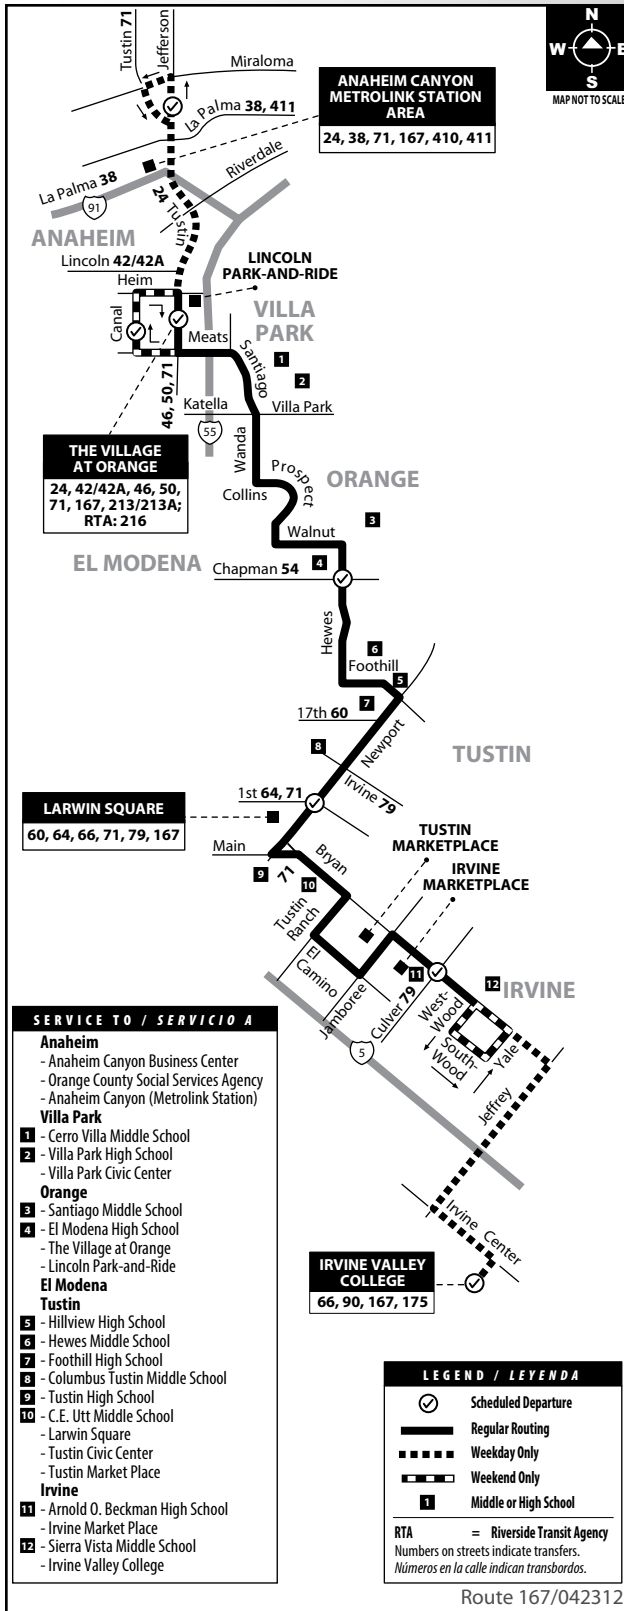

Route 167

Anaheim to Irvine
via Tustin Ave / Hewes St / Bryan Ave

MONDAY - FRIDAY:
Northbound
TO: Larwin Square or Anaheim

Irvine Valley College	Bryan & Culver	Newport & 1st	Hewes & Chapman	The Village at Orange	Jefferson & Tustin
5:23	5:36	5:47	5:59	6:15	6:24
6:17	6:31	6:45	6:59	7:18	7:27
7:09	7:23	7:40	7:54	8:14	8:24
8:06	8:20	8:37	8:51	9:11	9:21
9:08	9:21	9:35	9:48	10:04	10:15
10:06	10:19	10:33	10:46	11:02	11:11
11:05	11:20	11:39	11:53	12:10	12:19
12:00	12:15	12:34	12:48	1:05	1:14
1:00	1:15	1:34	1:48	2:05	2:14
2:03	2:18	2:37	2:51	3:08	3:17
3:00	3:15	3:34	3:48	4:05	4:14
3:55	4:10	4:29	4:43	5:00	5:09
5:00	5:15	5:34	5:48	6:05	6:14
6:05	6:20	6:37	6:51	7:06	7:15
7:05	7:20	7:37	7:51	8:06	8:15

SAT, SUN AND HOLIDAY:
Northbound
TO: Orange

Bryan & Culver	Newport & 1st	Hewes & Chapman	Canal & Meats
9:07	9:20	9:32	9:47
10:06	10:19	10:31	10:46
11:05	11:18	11:30	11:45
12:04	12:17	12:29	12:44
1:03	1:21	1:32	1:48
2:03	2:21	2:32	2:48
3:03	3:21	3:32	3:48
4:05	4:21	4:31	4:48
5:06	5:22	5:32	5:49
6:12	6:27	6:37	6:52

SAT, SUN AND HOLIDAY:
Southbound
TO: Irvine

Canal & Meats	The Village at Orange	Hewes & Chapman	Newport & 1st	Bryan & Culver
8:58	9:00	9:15	9:26	9:45
9:58	10:00	10:15	10:26	10:45
10:58	11:00	11:15	11:26	11:45
11:58	12:00	12:16	12:27	12:48
12:58	1:00	1:16	1:27	1:48
1:58	2:00	2:16	2:27	2:48
2:58	3:00	3:16	3:27	3:48
3:58	4:00	4:16	4:27	4:48
4:58	5:00	5:16	5:27	5:48
6:03	6:05	6:21	6:32	6:53