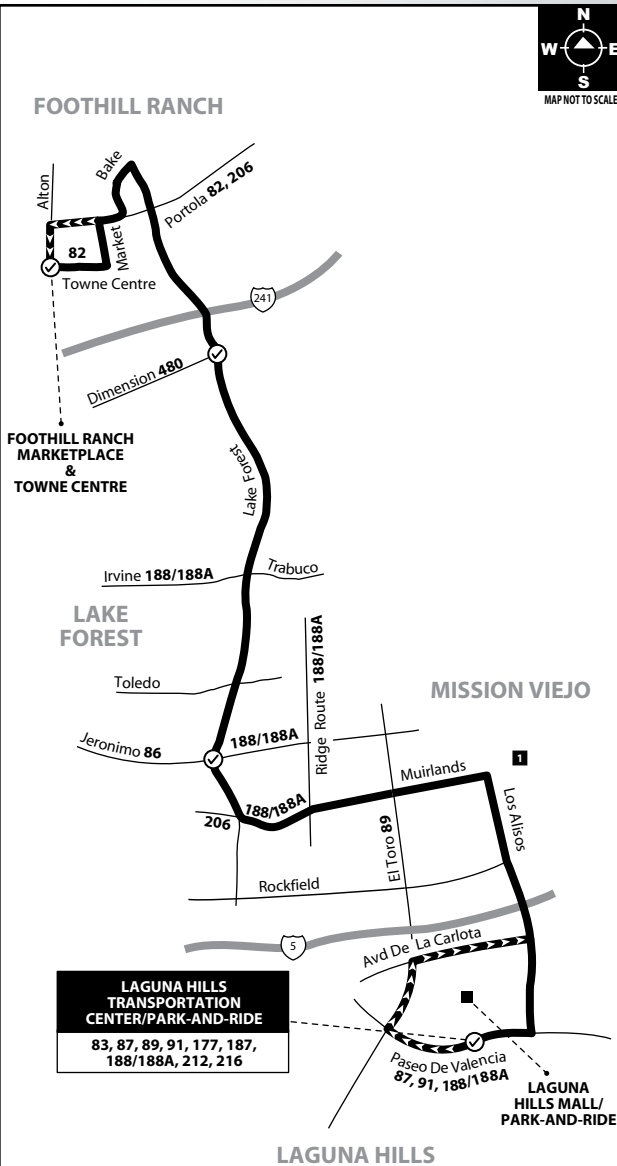

Route 177

Foothill Ranch to Laguna Hills

via Lake Forest Dr / Muirlands Blvd / Los Alisos Blvd

MONDAY - FRIDAY:
Northbound
TO: Foothill Ranch

MONDAY - FRIDAY:
Southbound
TO: Laguna Hills
Transportation Center

Laguna Hills Transportation Center	Lake Forest & Jeronimo	Lake Forest & Dimension	Towne Centre & Alton
5:50	6:06	6:13	6:23
6:35	6:52	7:00	7:12
7:22	7:39	7:47	7:59
8:05	8:22	8:30	8:42
8:50	9:08	9:16	9:26
9:35	9:53	10:01	10:11
10:20	10:38	10:46	10:56
11:05	11:23	11:31	11:41
11:50	12:08	12:16	12:26
12:35	12:53	1:01	1:11
1:21	1:39	1:47	1:57
2:05	2:25	2:36	2:47
2:50	3:10	3:21	3:32
3:35	3:55	4:06	4:17
4:20	4:40	4:51	5:02
5:05	5:25	5:36	5:47
6:00	6:21	6:29	6:40

Towne Centre & Alton	Lake Forest & Dimension	Lake Forest & Jeronimo	Laguna Hills Transportation Center
5:52	5:59	6:06	6:18
6:37	6:44	6:51	7:03
7:22	7:33	7:45	8:02
8:07	8:18	8:30	8:47
8:52	9:01	9:11	9:24
9:37	9:46	9:56	10:09
10:22	10:31	10:41	10:54
11:07	11:16	11:26	11:39
11:52	12:01	12:11	12:24
12:37	12:46	12:56	1:09
1:21	1:33	1:41	1:55
2:06	2:18	2:26	2:40
2:51	3:03	3:11	3:25
3:36	3:48	3:56	4:10
4:21	4:33	4:41	4:55
5:07	5:19	5:27	5:41
5:52	6:03	6:11	6:24
6:45	6:56	7:04	7:17

LAGUNA HILLS TRANSPORTATION CENTER/PARK-AND-RIDE
83, 87, 89, 91, 177, 187, 188/188A, 212, 216

SERVICE TO / SERVICIO A

- **Foothill Ranch**
  - Foothill Ranch Market Place
  - Foothill Ranch Towne Centre
  - Baker Ranch Plaza
  - Foothill Corporate Centre
  - Foothill Ranch Auto Centre
- **Lake Forest**
- **Mission Viejo**
  - 1 - Los Alisos Intermediate School
- **Laguna Hills**
  - Laguna Hills Mall
  - Saddleback Hospital
  - Laguna Hills Transportation Center

LEGEND / LEYENDA

- ⊙ Scheduled Departure
- Regular Routing
- ←←← Northbound Only
- 1 Middle or High School

Route 177/041512