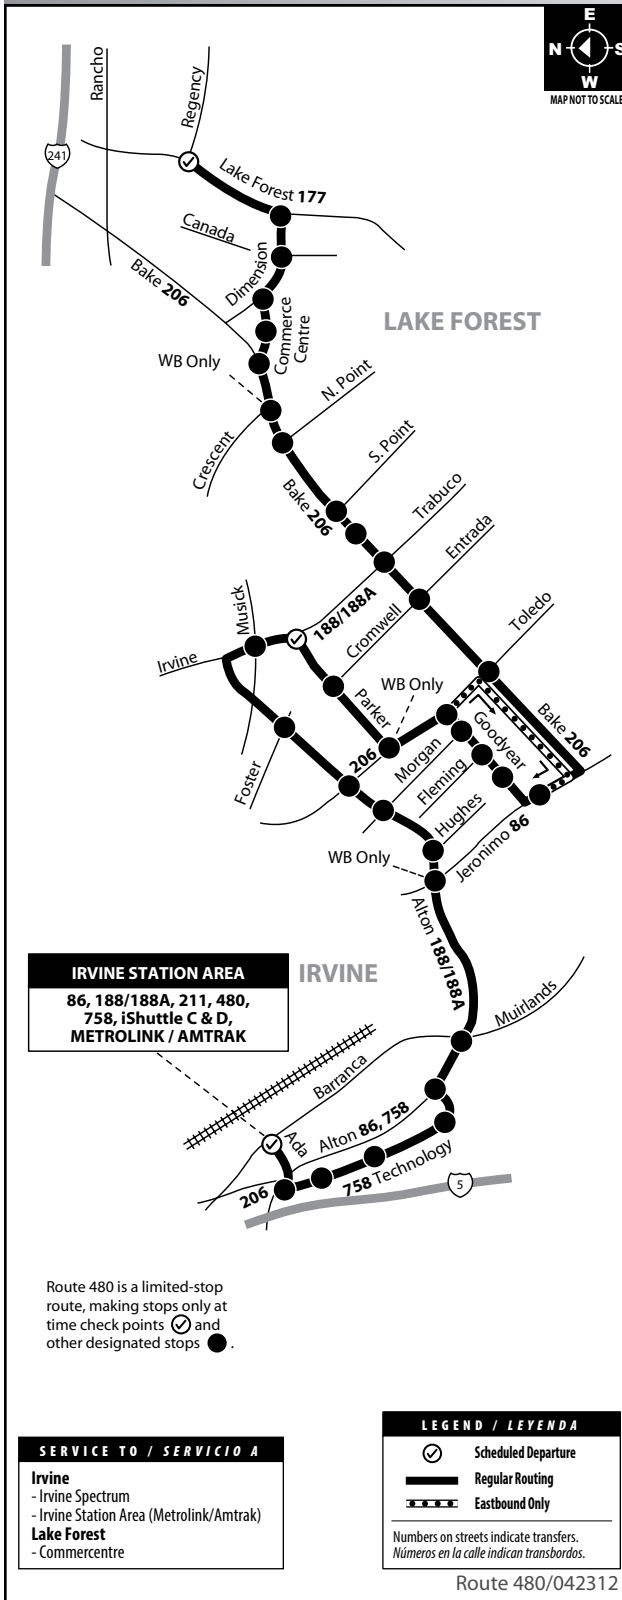

Irvine Station to Lake Forest  
via Alton Pkwy / Bake Pkwy / Lake Forest Dr

# Route 480

**MONDAY - FRIDAY: Eastbound**

**TO: Lake Forest**

Irvine Station	Parker & Irvine (F)	Lake Forest & Regency (F)
6:18	6:32	6:47
6:33	6:47	7:02
6:53	7:09	7:25
7:26	7:42	7:58
7:54	8:09	8:24
8:37	8:52	9:07

**AM**

F = Times are approximate/Los horarios son aproximados.

**MONDAY - FRIDAY: Westbound**

**TO: Irvine Station**

Lake Forest & Regency	Irvine & Parker	Irvine Station
3:28	3:42	3:59
4:08	4:24	4:42
4:48	5:03	5:19

**PM**

**NOTE:** Limited Stop Service. No service on weekends, Memorial Day, Independence Day, Labor Day, Thanksgiving Day, Christmas Day or New Years Day. Routing and times subject to change.

Stationlink buses are scheduled to meet selected Metrolink trains. Morning buses are scheduled to depart when all passengers from the arriving train are on board. When meeting more than one train, Stationlink buses must wait for the last train's arrival before departing. Afternoon buses are scheduled to arrive a few minutes before the departing train. Stationlink passengers must present fare media to the coach operator each time they board the bus.