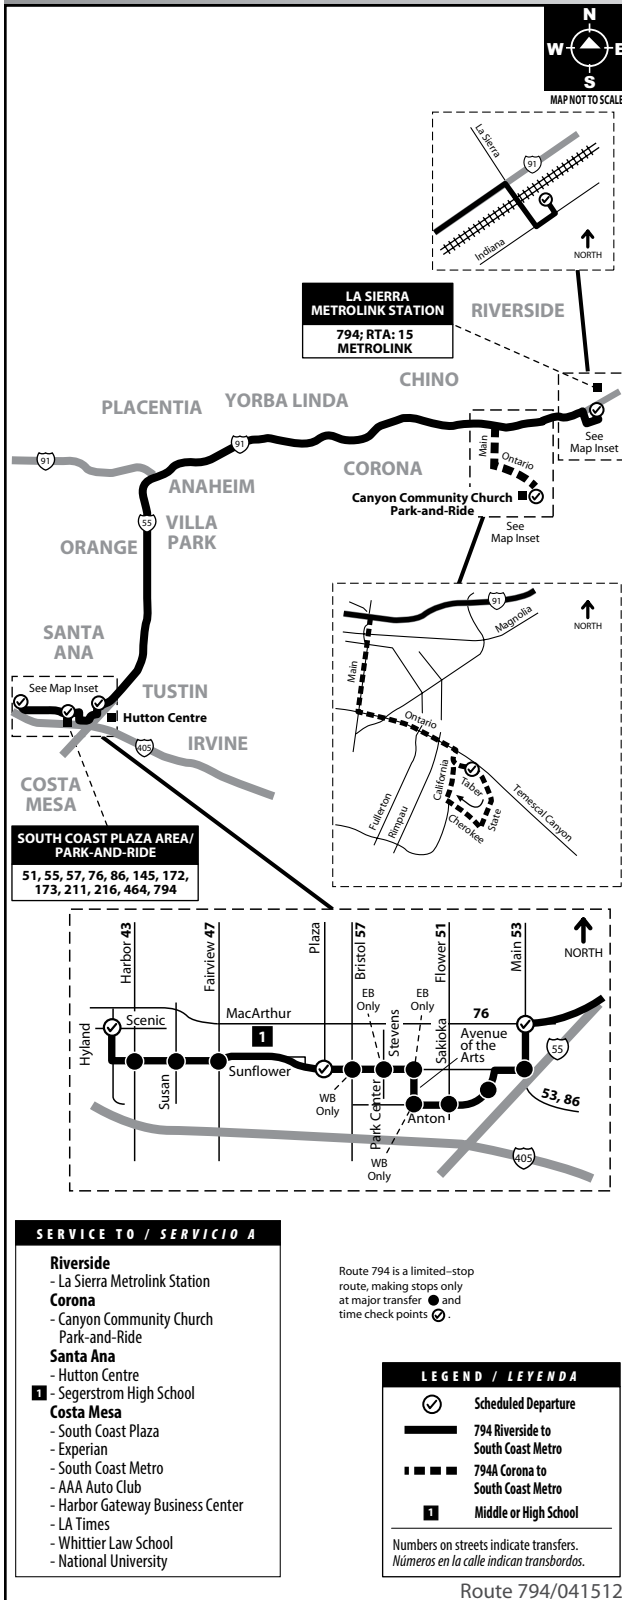

Riverside/Corona to  
South Coast Metro Express  
via 91 Fwy / 55 Fwy

# Route 794/794A

**MONDAY - FRIDAY: Westbound**  
**TO: South Coast Metro**

La Sierra Metrolink Station	Canyon Community Church	Main & MacArthur (Santa Ana) (F)	Sunflower & Plaza (F)	Hyland & Scenic (F)	
5:05	.....	5:48	5:55	6:03	AM
	5:27	6:21	6:30	6:38	
5:34	.....	6:31	6:40	6:49	
6:04	.....	7:01	7:10	7:19	
	6:33	7:27	7:35	7:44	
6:31	.....	7:31	7:40	7:50	
7:10	.....	8:05	8:13	8:21	
7:53	.....	8:37	8:45	8:54	

F = Times are approximate/Los horarios son aproximados.

**MONDAY - FRIDAY: Eastbound**  
**TO: Riverside/Corona**

Hyland & Scenic	Sunflower & Plaza	MacArthur & Main (Santa Ana)	La Sierra Metrolink Station	Canyon Community Church	
3:29	3:37	3:51	4:44		PM
4:02	4:14	4:25	5:21		
4:06	4:18	4:29	.....	5:34	
4:32	4:43	4:56	5:52		
5:01	5:12	5:25	6:31		
5:09	5:20	5:33	.....	6:36	
5:51	6:01	6:11	7:02		

**NOTE/ NOTA:**  
Limited Stop Service.  
No service on weekends.  
Servicio de paradas limitadas.  
No hay servicio los fines de semana.