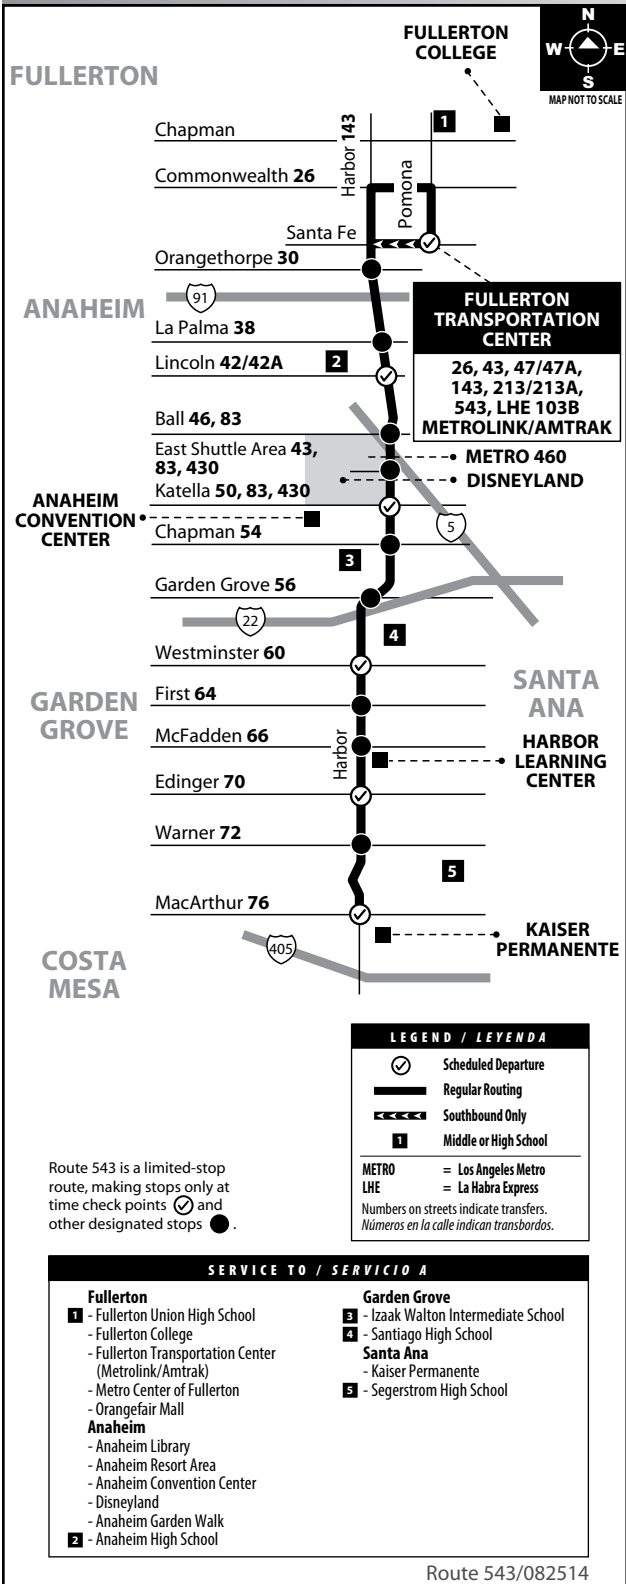

NOTE/ NOTA:
No weekend service.
No hay servicio los fines de semana.

Fullerton Transportation Center to Santa Ana via Harbor Blvd

Route 543

MONDAY - FRIDAY: Northbound TO: Fullerton Transportation Center

Harbor & MacArthur	Harbor & Edinger	Harbor & Westminster	Harbor & Katella	Harbor & Lincoln	Fullerton Transportation Center
5:50	5:54	6:00	6:10	6:17	6:29
5:59	6:04	6:10	6:21	6:29	6:41
6:11	6:16	6:22	6:33	6:41	6:53
6:23	6:28	6:34	6:45	6:53	7:05
6:35	6:40	6:46	6:57	7:05	7:17
6:44	6:49	6:56	7:08	7:17	7:29
6:53	6:58	7:06	7:18	7:28	7:41
7:05	7:10	7:18	7:30	7:40	7:53
7:17	7:22	7:30	7:42	7:52	8:05
7:29	7:34	7:42	7:54	8:04	8:17
7:41	7:46	7:54	8:06	8:16	8:29
7:57	8:02	8:09	8:20	8:29	8:41
8:09	8:14	8:21	8:32	8:41	8:53
8:21	8:26	8:33	8:44	8:53	9:05
8:33	8:38	8:45	8:56	9:05	9:17
8:45	8:50	8:57	9:08	9:17	9:29
8:56	9:00	9:07	9:19	9:28	9:41
9:08	9:12	9:19	9:31	9:40	9:53
9:20	9:24	9:31	9:43	9:52	10:05
9:36	9:40	9:47	9:59	10:08	10:21
9:54	9:58	10:05	10:17	10:26	10:39
10:12	10:16	10:23	10:35	10:44	10:57
10:30	10:34	10:41	10:53	11:02	11:15
10:44	10:49	10:57	11:10	11:20	11:33
11:04	11:09	11:17	11:29	11:38	11:51
11:22	11:27	11:35	11:47	11:56	12:09

Continued on next page.

Route 543/082514